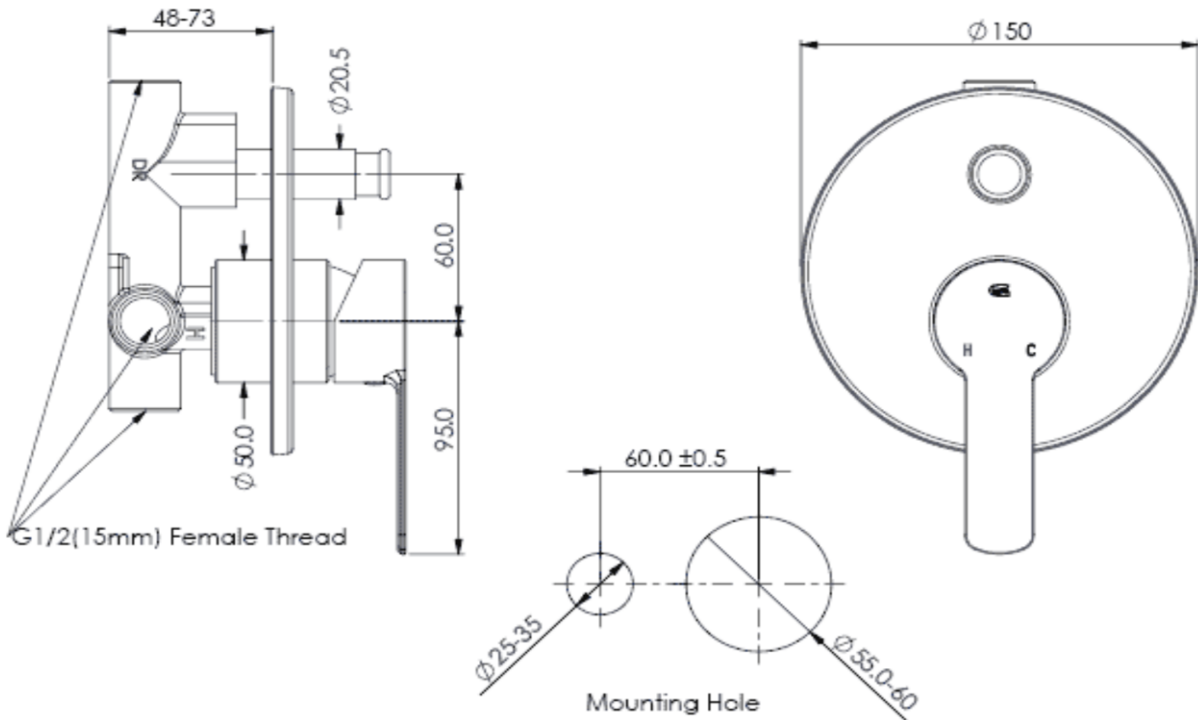

ASTRO II

Shower Diverter Mixer

253490CP | Chrome

253490BN | Brushed Nickel

253490MB | Matte Black

253490BB | Brushed Brass

253490GM | Gun Metal

WELS 5 STAR 6.0 L/M

Fixed Spout

GREENS

where life meets water