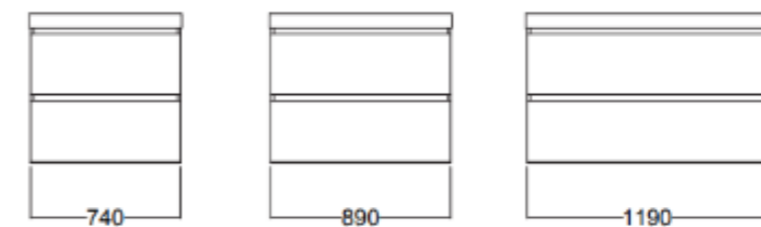

DOUBLE DRAWER WALL HUNG

	ULTRA GLOSS WHITE	COLOUR	ULTRA TOUCH
750	5AMA075DGWH	5AMA075DCWH	5AMA075DEWH
900	5AMA090DGWH	5AMA090DCWH	5AMA090DEWH
1200	5AMA120DGWH	5AMA120DCWH	5AMA120DEWH
1500 DB	5AMA15DDGWH	5AMA15DDCWH	5AMA15DDEWH