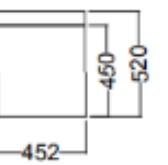

DOUBLE DRAWER WALL HUNG

	ULTRA GLOSS WHITE	COLOUR	ULTRA TOUCH
750	5AMA075DGWH	5AMA075DCWH	5AMA075DEWH
900	5AMA090DGWH	5AMA090DCWH	5AMA090DEWH
1200	5AMA120DGWH	5AMA120DCWH	5AMA120DEWH
1500 DB	5AMA15DDGWH	5AMA15DDCWH	5AMA15DDEWH