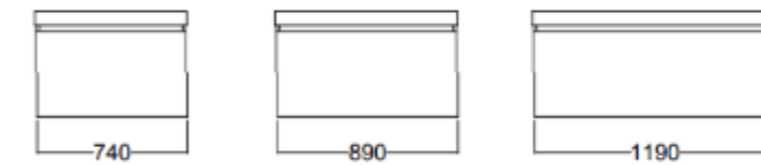

SINGLE DRAWER

	ULTRA GLOSS WHITE	COLOUR	ULTRA TOUCH
750	5AMA075SG	5AMA075SC	5AMA075SE
900	5AMA090SG	5AMA090SC	5AMA090SE
1200	5AMA120SG	5AMA120SC	5AMA120SE
1500 DB	5AMA15DSG	5AMA15DSC	5AMA15DSE