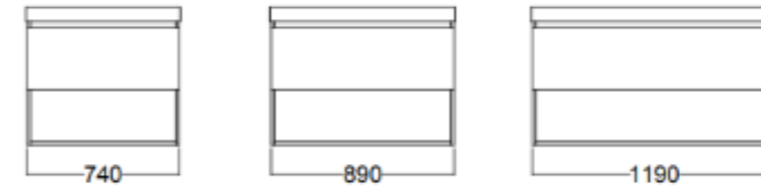

DRAWER OPEN