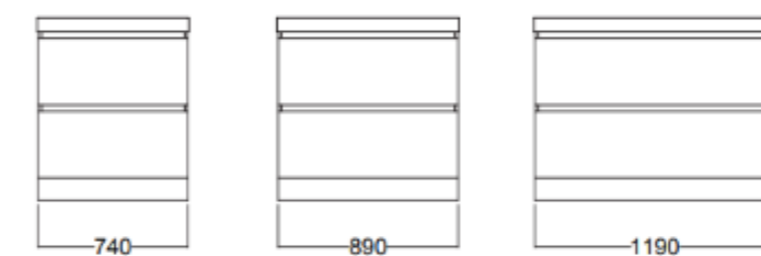

DOUBLE DRAWER FLOOR STANDING

	ULTRA GLOSS WHITE	COLOUR	ULTRA TOUCH
750	5AMA075DG	5AMA075DC	5AMA075DE
900	5AMA090DG	5AMA090DC	5AMA090DE
1200	5AMA120DG	5AMA120DC	5AMA120DE
1500 DB	5AMA15DDG	5AMA15DDC	5AMA15DDE