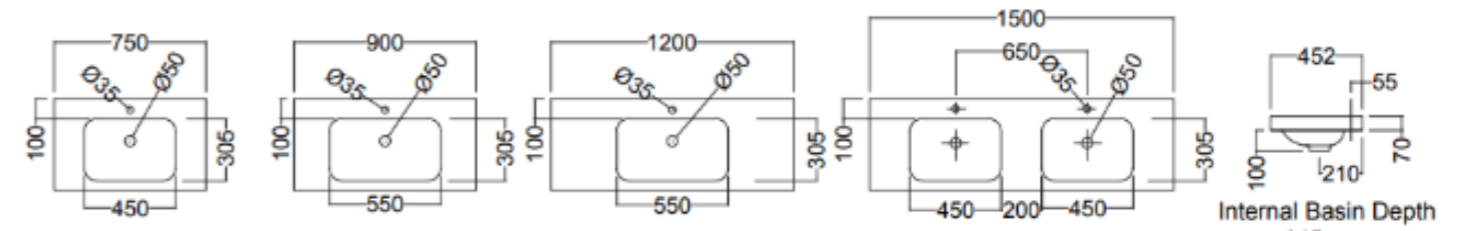

VANITY SPECIFICATIONS