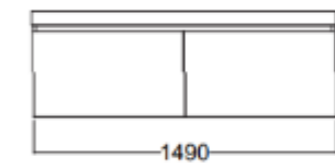

AMARA VANITY by athena BATHROOMS

The Amara vanity is available in Floor and wall hung options with a choice of colour finishes.

A simple opening at the top of the vanity drawer replaces the need for a traditional handle.

FEATURES

750 | 900 | 1200 | 1500 DOUBLE BOWL

Composite top with soft basin corners and thick external edges

Single tap hole only

Contemporary drawer only cabinet style

Concealed opening offers clean lines without handles

Single drawer and drawer open options

Double drawer floor standing and wall hung options

Soft closing drawer/s

5 year warranty

STANDARD COLOURS

ULTRA TOUCH COLOURS

VANITY SPECIFICATIONS

DRAWER OPEN

	ULTRA GLOSS WHITE	COLOUR	ULTRA TOUCH
750	5AMA075DOG	5AMA075DOC	5AMA075DOE
900	5AMA090DOG	5AMA090DOC	5AMA090DOE
1200	5AMA120DOG	5AMA120DOC	5AMA120DOE

N/A

SINGLE DRAWER

	ULTRA GLOSS WHITE	COLOUR	ULTRA TOUCH
750	5AMA075SG	5AMA075SC	5AMA075SE
900	5AMA090SG	5AMA090SC	5AMA090SE
1200	5AMA120SG	5AMA120SC	5AMA120SE
1500 DB	5AMA15DSG	5AMA15DSC	5AMA15DSE

DOUBLE DRAWER WALL HUNG

	ULTRA GLOSS WHITE	COLOUR	ULTRA TOUCH
750	5AMA075DGWH	5AMA075DCWH	5AMA075DEWH
900	5AMA090DGWH	5AMA090DCWH	5AMA090DEWH
1200	5AMA120DGWH	5AMA120DCWH	5AMA120DEWH
1500 DB	5AMA15DDGWH	5AMA15DDCWH	5AMA15DDEWH

DOUBLE DRAWER FLOOR STANDING

	ULTRA GLOSS WHITE	COLOUR	ULTRA TOUCH
750	5AMA075DG	5AMA075DC	5AMA075DE
900	5AMA090DG	5AMA090DC	5AMA090DE
1200	5AMA120DG	5AMA120DC	5AMA120DE
1500 DB	5AMA15DDG	5AMA15DDC	5AMA15DDE