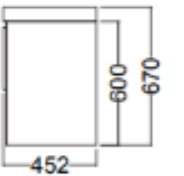

AMARA VANITY by athena BATHROOMS

The Amara vanity is available in Floor and wall hung options with a choice of colour finishes.

A simple opening at the top of the vanity drawer replaces the need for a traditional handle.

FEATURES

750 | 900 | 1200 | 1500 DOUBLE BOWL

Composite top with soft basin corners and thick external edges

Single tap hole only

Contemporary drawer only cabinet style

Concealed opening offers clean lines without handles

Single drawer and drawer open options

Double drawer floor standing and wall hung options

Soft closing drawer/s

5 year warranty

STANDARD COLOURS

ULTRA TOUCH COLOURS

VANITY SPECIFICATIONS

DRAWER OPEN

	ULTRA GLOSS WHITE	COLOUR	ULTRA TOUCH
750	5AMA075DOG	5AMA075DOC	5AMA075DOE
900	5AMA090DOG	5AMA090DOC	5AMA090DOE
1200	5AMA120DOG	5AMA120DOC	5AMA120DOE

N/A

SINGLE DRAWER

	ULTRA GLOSS WHITE	COLOUR	ULTRA TOUCH
750	5AMA075SG	5AMA075SC	5AMA075SE
900	5AMA090SG	5AMA090SC	5AMA090SE
1200	5AMA120SG	5AMA120SC	5AMA120SE
1500 DB	5AMA15DSG	5AMA15DSC	5AMA15DSE

DOUBLE DRAWER WALL HUNG

	ULTRA GLOSS WHITE	COLOUR	ULTRA TOUCH
750	5AMA075DGWH	5AMA075DCWH	5AMA075DEWH
900	5AMA090DGWH	5AMA090DCWH	5AMA090DEWH
1200	5AMA120DGWH	5AMA120DCWH	5AMA120DEWH
1500 DB	5AMA15DDGWH	5AMA15DDCWH	5AMA15DDEWH

DOUBLE DRAWER FLOOR STANDING

	ULTRA GLOSS WHITE	COLOUR	ULTRA TOUCH
750	5AMA075DG	5AMA075DC	5AMA075DE
900	5AMA090DG	5AMA090DC	5AMA090DE
1200	5AMA120DG	5AMA120DC	5AMA120DE
1500 DB	5AMA15DDG	5AMA15DDC	5AMA15DDE