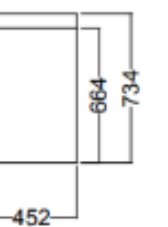

DOUBLE DRAWER WALL HUNG

	ULTRA GLOSS WHITE	COLOUR	ULTRA TOUCH
750	5AMA075DGWH	5AMA075DCWH	5AMA075DEWH
900	5AMA090DGWH	5AMA090DCWH	5AMA090DEWH
1200	5AMA120DGWH	5AMA120DCWH	5AMA120DEWH
1500 DB	5AMA15DDGWH	5AMA15DDCWH	5AMA15DDEWH