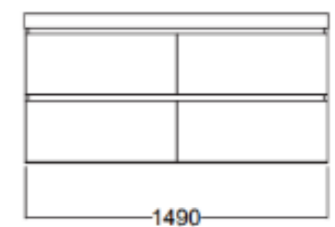

AMARA VANITY by athena BATHROOMS

The Amara vanity is available in Floor and wall hung options with a choice of colour finishes.

A simple opening at the top of the vanity drawer replaces the need for a traditional handle.

FEATURES

750 | 900 | 1200 | 1500 DOUBLE BOWL

Composite top with soft basin corners and thick external edges

Single tap hole only

Contemporary drawer only cabinet style

Concealed opening offers clean lines without handles

Single drawer and drawer open options

Double drawer floor standing and wall hung options

Soft closing drawer/s

5 year warranty

STANDARD COLOURS

ULTRA TOUCH COLOURS

VANITY SPECIFICATIONS

DRAWER OPEN

	ULTRA GLOSS WHITE	COLOUR	ULTRA TOUCH
750	5AMA075DOG	5AMA075DOC	5AMA075DOE
900	5AMA090DOG	5AMA090DOC	5AMA090DOE
1200	5AMA120DOG	5AMA120DOC	5AMA120DOE

N/A

SINGLE DRAWER

	ULTRA GLOSS WHITE	COLOUR	ULTRA TOUCH
750	5AMA075SG	5AMA075SC	5AMA075SE
900	5AMA090SG	5AMA090SC	5AMA090SE
1200	5AMA120SG	5AMA120SC	5AMA120SE
1500 DB	5AMA15DSG	5AMA15DSC	5AMA15DSE

DOUBLE DRAWER WALL HUNG

	ULTRA GLOSS WHITE	COLOUR	ULTRA TOUCH
750	5AMA075DGWH	5AMA075DCWH	5AMA075DEWH
900	5AMA090DGWH	5AMA090DCWH	5AMA090DEWH
1200	5AMA120DGWH	5AMA120DCWH	5AMA120DEWH
1500 DB	5AMA15DDGWH	5AMA15DDCWH	5AMA15DDEWH

DOUBLE DRAWER FLOOR STANDING

	ULTRA GLOSS WHITE	COLOUR	ULTRA TOUCH
750	5AMA075DG	5AMA075DC	5AMA075DE
900	5AMA090DG	5AMA090DC	5AMA090DE
1200	5AMA120DG	5AMA120DC	5AMA120DE
1500 DB	5AMA15DDG	5AMA15DDC	5AMA15DDE