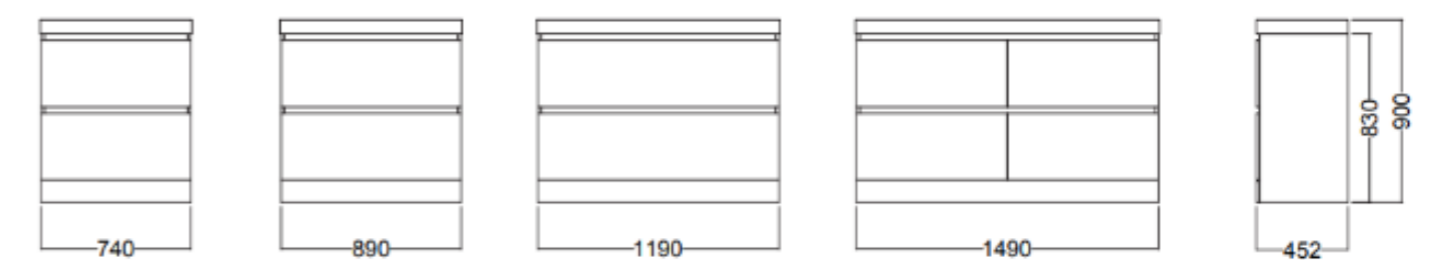

DOUBLE DRAWER FLOOR STANDING

	ULTRA GLOSS WHITE	COLOUR	ULTRA TOUCH
750	5AMA075DG	5AMA075DC	5AMA075DE
900	5AMA090DG	5AMA090DC	5AMA090DE
1200	5AMA120DG	5AMA120DC	5AMA120DE
1500 DB	5AMA15DDG	5AMA15DDC	5AMA15DDE