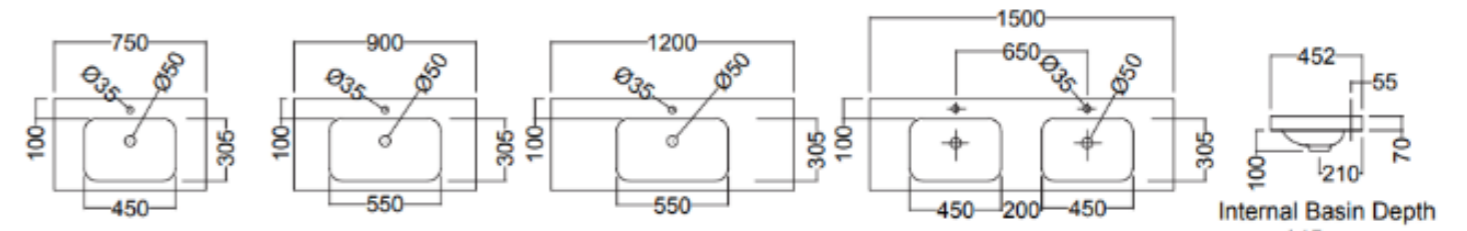

VANITY SPECIFICATIONS