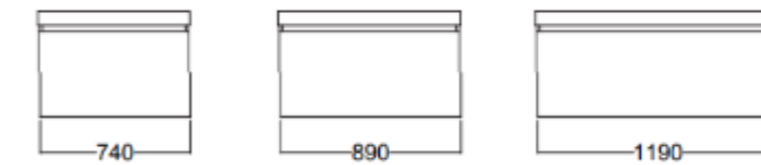

SINGLE DRAWER

	ULTRA GLOSS WHITE	COLOUR	ULTRA TOUCH
750	5AMA075SG	5AMA075SC	5AMA075SE
900	5AMA090SG	5AMA090SC	5AMA090SE
1200	5AMA120SG	5AMA120SC	5AMA120SE
1500 DB	5AMA15DSG	5AMA15DSC	5AMA15DSE