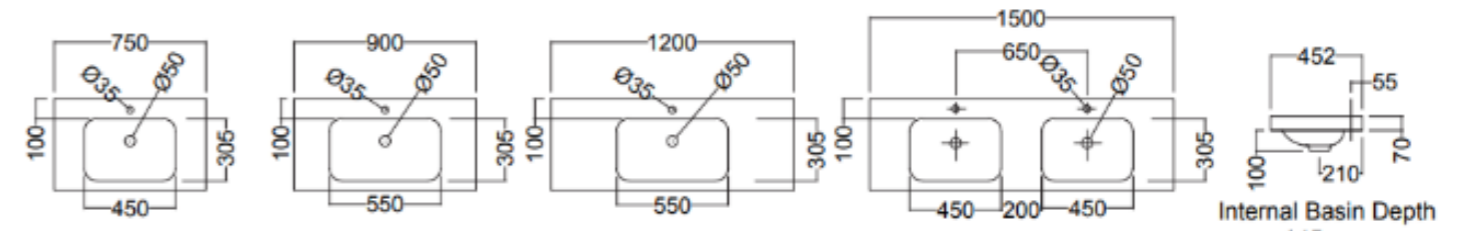

VANITY SPECIFICATIONS