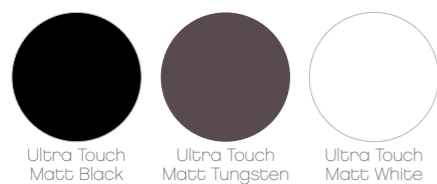

Single drawer and drawer open options

Double drawer floor standing and wall hung options

Soft closing drawer/s

5 year warranty

STANDARD COLOURS

ULTRA TOUCH COLOURS

VANITY SPECIFICATIONS

DRAWER OPEN

	ULTRA GLOSS WHITE	COLOUR	ULTRA TOUCH
750	5AMA075DOG	5AMA075DOC	5AMA075DOE
900	5AMA090DOG	5AMA090DOC	5AMA090DOE
1200	5AMA120DOG	5AMA120DOC	5AMA120DOE

N/A

SINGLE DRAWER

	ULTRA GLOSS WHITE	COLOUR	ULTRA TOUCH
750	5AMA075SG	5AMA075SC	5AMA075SE
900	5AMA090SG	5AMA090SC	5AMA090SE
1200	5AMA120SG	5AMA120SC	5AMA120SE
1500 DB	5AMA15DSG	5AMA15DSC	5AMA15DSE