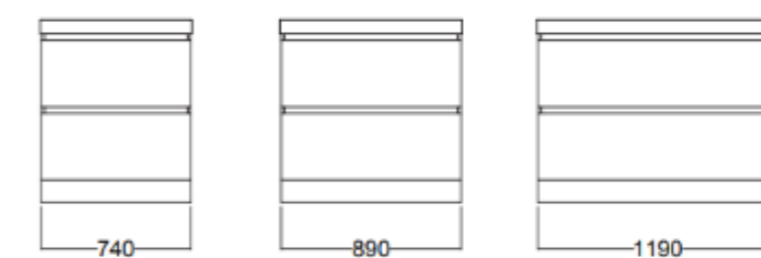

DOUBLE DRAWER FLOOR STANDING

	ULTRA GLOSS WHITE	COLOUR	ULTRA TOUCH
750	5AMA075DG	5AMA075DC	5AMA075DE
900	5AMA090DG	5AMA090DC	5AMA090DE
1200	5AMA120DG	5AMA120DC	5AMA120DE
1500 DB	5AMA15DDG	5AMA15DDC	5AMA15DDE