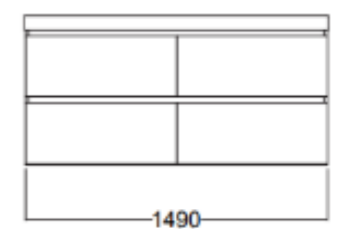

AMARA VANITY by athena BATHROOMS

The Amara vanity is available in Floor and wall hung options with a choice of colour finishes.

A simple opening at the top of the vanity drawer replaces the need for a traditional handle.

FEATURES

750 | 900 | 1200 | 1500 DOUBLE BOWL

Composite top with soft basin corners and thick external edges

Single tap hole only

Contemporary drawer only cabinet style

Concealed opening offers clean lines without handles

Single drawer and drawer open options

Double drawer floor standing and wall hung options

Soft closing drawer/s

5 year warranty

STANDARD COLOURS

ULTRA TOUCH COLOURS

VANITY SPECIFICATIONS

DRAWER OPEN

	ULTRA GLOSS WHITE	COLOUR	ULTRA TOUCH
750	5AMA075DOG	5AMA075DOC	5AMA075DOE
900	5AMA090DOG	5AMA090DOC	5AMA090DOE
1200	5AMA120DOG	5AMA120DOC	5AMA120DOE

N/A

SINGLE DRAWER

	ULTRA GLOSS WHITE	COLOUR	ULTRA TOUCH
750	5AMA075SG	5AMA075SC	5AMA075SE
900	5AMA090SG	5AMA090SC	5AMA090SE
1200	5AMA120SG	5AMA120SC	5AMA120SE
1500 DB	5AMA15DSG	5AMA15DSC	5AMA15DSE

DOUBLE DRAWER WALL HUNG

	ULTRA GLOSS WHITE	COLOUR	ULTRA TOUCH
750	5AMA075DGWH	5AMA075DCWH	5AMA075DEWH
900	5AMA090DGWH	5AMA090DCWH	5AMA090DEWH
1200	5AMA120DGWH	5AMA120DCWH	5AMA120DEWH
1500 DB	5AMA15DDGWH	5AMA15DDCWH	5AMA15DDEWH

DOUBLE DRAWER FLOOR STANDING

	ULTRA GLOSS WHITE	COLOUR	ULTRA TOUCH
750	5AMA075DG	5AMA075DC	5AMA075DE
900	5AMA090DG	5AMA090DC	5AMA090DE
1200	5AMA120DG	5AMA120DC	5AMA120DE
1500 DB	5AMA15DDG	5AMA15DDC	5AMA15DDE