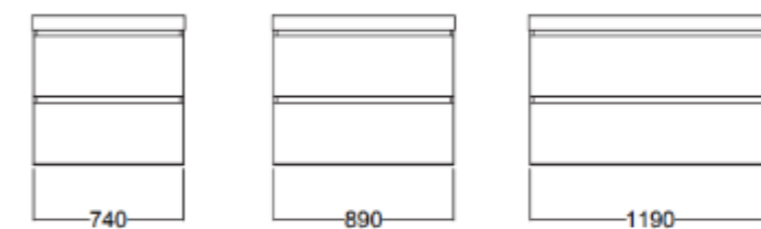

DOUBLE DRAWER WALL HUNG

	ULTRA GLOSS WHITE	COLOUR	ULTRA TOUCH
750	5AMA075DGWH	5AMA075DCWH	5AMA075DEWH
900	5AMA090DGWH	5AMA090DCWH	5AMA090DEWH
1200	5AMA120DGWH	5AMA120DCWH	5AMA120DEWH
1500 DB	5AMA15DDGWH	5AMA15DDCWH	5AMA15DDEWH