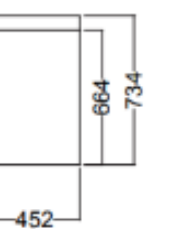

DOUBLE DRAWER WALL HUNG

	ULTRA GLOSS WHITE	COLOUR	ULTRA TOUCH
750	5AMA075DGWH	5AMA075DCWH	5AMA075DEWH
900	5AMA090DGWH	5AMA090DCWH	5AMA090DEWH
1200	5AMA120DGWH	5AMA120DCWH	5AMA120DEWH
1500 DB	5AMA15DDGWH	5AMA15DDCWH	5AMA15DDEWH