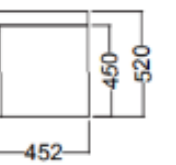

DOUBLE DRAWER WALL HUNG

	ULTRA GLOSS WHITE	COLOUR	ULTRA TOUCH
750	5AMA075DGWH	5AMA075DCWH	5AMA075DEWH
900	5AMA090DGWH	5AMA090DCWH	5AMA090DEWH
1200	5AMA120DGWH	5AMA120DCWH	5AMA120DEWH
1500 DB	5AMA15DDGWH	5AMA15DDCWH	5AMA15DDEWH