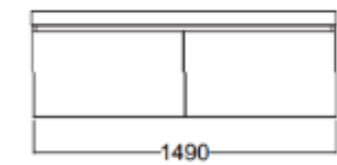

	ULTRA GLOSS WHITE	COLOUR	ULTRA TOUCH
750	5AMA075DOG	5AMA075DOC	5AMA075DOE
900	5AMA090DOG	5AMA090DOC	5AMA090DOE
1200	5AMA120DOG	5AMA120DOC	5AMA120DOE

N/A

SINGLE DRAWER

	ULTRA GLOSS WHITE	COLOUR	ULTRA TOUCH
750	5AMA075SG	5AMA075SC	5AMA075SE
900	5AMA090SG	5AMA090SC	5AMA090SE
1200	5AMA120SG	5AMA120SC	5AMA120SE
1500 DB	5AMA15DSG	5AMA15DSC	5AMA15DSE