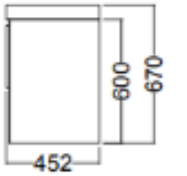

AMARA VANITY by athena BATHROOMS

The Amara vanity is available in Floor and wall hung options with a choice of colour finishes.

A simple opening at the top of the vanity drawer replaces the need for a traditional handle.

FEATURES

750 | 900 | 1200 | 1500 DOUBLE BOWL

Composite top with soft basin corners and thick external edges

Single tap hole only

Contemporary drawer only cabinet style

Concealed opening offers clean lines without handles

Single drawer and drawer open options

Double drawer floor standing and wall hung options

Soft closing drawer/s

5 year warranty

STANDARD COLOURS

ULTRA TOUCH COLOURS

VANITY SPECIFICATIONS

DRAWER OPEN

	ULTRA GLOSS WHITE	COLOUR	ULTRA TOUCH
750	5AMA075DOG	5AMA075DOC	5AMA075DOE
900	5AMA090DOG	5AMA090DOC	5AMA090DOE
1200	5AMA120DOG	5AMA120DOC	5AMA120DOE

N/A

SINGLE DRAWER

	ULTRA GLOSS WHITE	COLOUR	ULTRA TOUCH
750	5AMA075SG	5AMA075SC	5AMA075SE
900	5AMA090SG	5AMA090SC	5AMA090SE
1200	5AMA120SG	5AMA120SC	5AMA120SE
1500 DB	5AMA15DSG	5AMA15DSC	5AMA15DSE

DOUBLE DRAWER WALL HUNG

	ULTRA GLOSS WHITE	COLOUR	ULTRA TOUCH
750	5AMA075DGWH	5AMA075DCWH	5AMA075DEWH
900	5AMA090DGWH	5AMA090DCWH	5AMA090DEWH
1200	5AMA120DGWH	5AMA120DCWH	5AMA120DEWH
1500 DB	5AMA15DDGWH	5AMA15DDCWH	5AMA15DDEWH

DOUBLE DRAWER FLOOR STANDING

	ULTRA GLOSS WHITE	COLOUR	ULTRA TOUCH
750	5AMA075DG	5AMA075DC	5AMA075DE
900	5AMA090DG	5AMA090DC	5AMA090DE
1200	5AMA120DG	5AMA120DC	5AMA120DE
1500 DB	5AMA15DDG	5AMA15DDC	5AMA15DDE