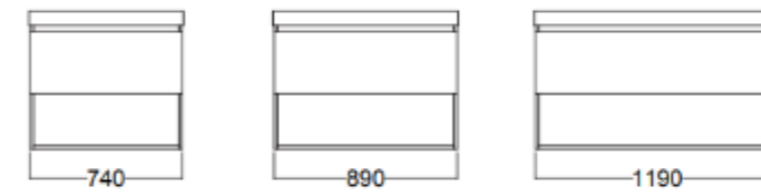

DRAWER OPEN