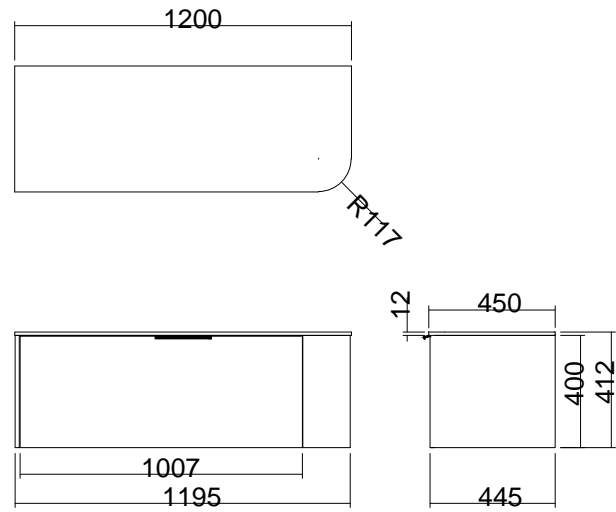

Single Curve End  
Left Hand Corner

## Contour Swift

Benchtop finishes flush with Cabinet end on Left and Right hand models