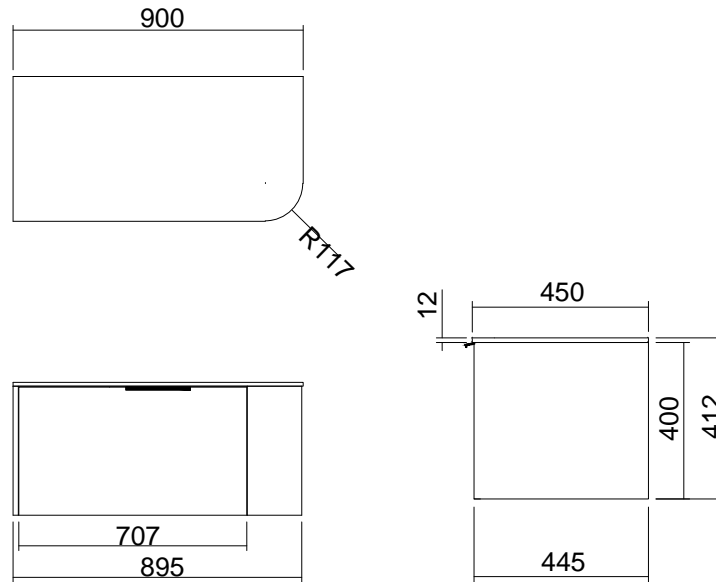

Single Curve End  
Left Hand Corner

## Contour Swift

Benchtop finishes flush with Cabinet end on Left and Right hand models