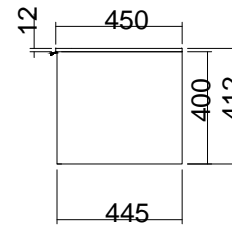

Single Curve End  
Right Hand Corner

## Contour Swift

Benchtap finishes flush with Cabinet end on Left and Right hand models