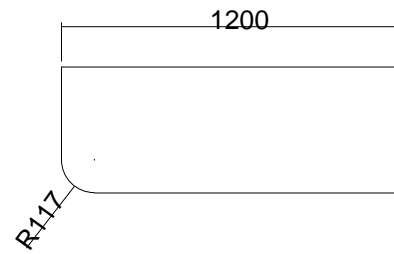

Single Curve End  
Right Hand Corner

## Contour Swift

Benchtap finishes flush with Cabinet end on Left and Right hand models