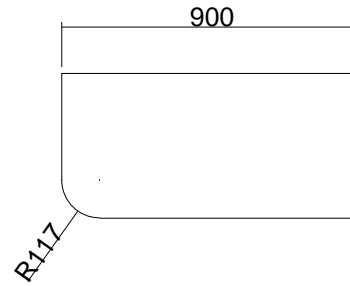

Single Curve End  
Right Hand Corner

## Contour Swift

Benchtop finishes flush with Cabinet end on Left and Right hand models