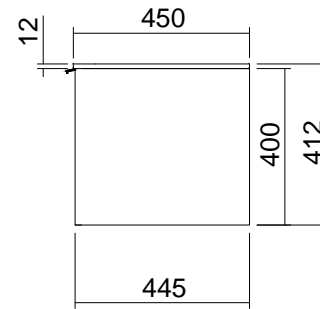

Single Curve End  
Right Hand Corner

## Contour Swift

Benchtop finishes flush with Cabinet end on Left and Right hand models