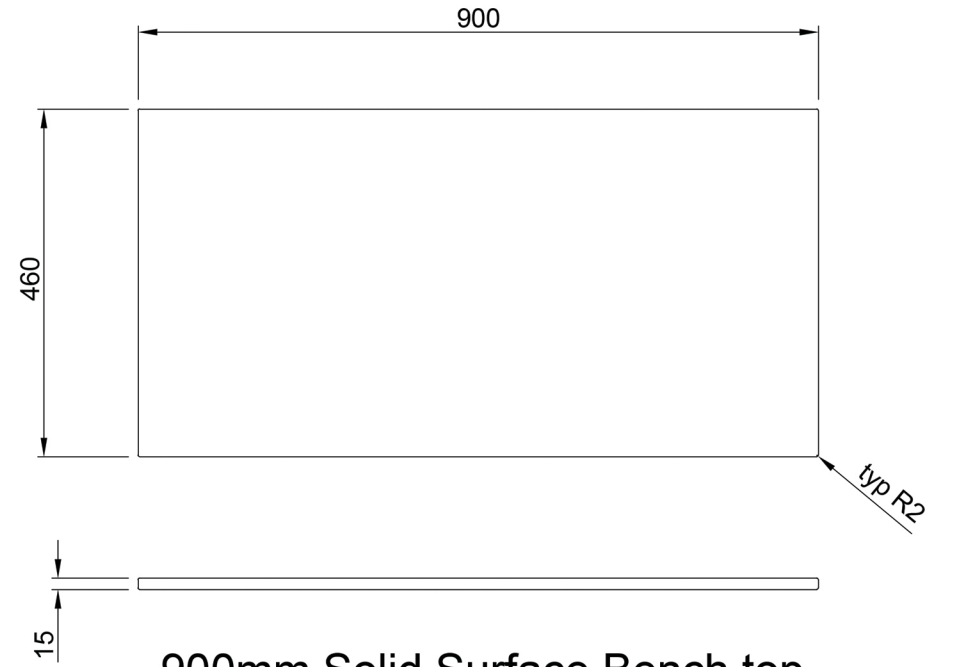

890mm Fleet Frame

All Dimensions are nominal

857mm Fleet Drawer

All Dimensions are nominal

900mm Solid Surface Bench top

Article Code 51112009

All Dimensions are nominal