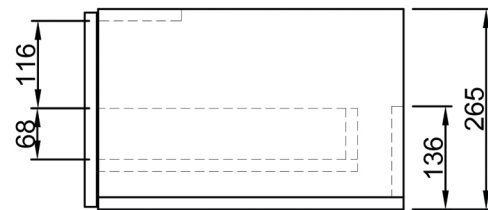

890mm Fleet Frame

All Dimensions are nominal

857mm Fleet Drawer

All Dimensions are nominal

900mm Solid Surface Bench top

Article Code 51112009

All Dimensions are nominal