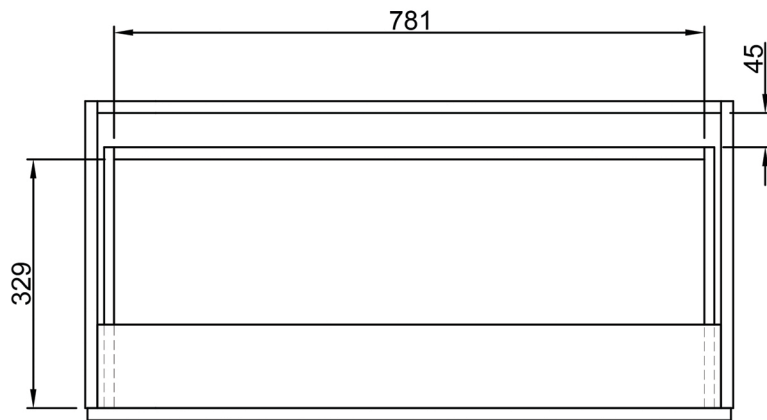

890mm Fleet Frame

All Dimensions are nominal

857mm Fleet Drawer

All Dimensions are nominal

900mm Solid Surface Bench top

Article Code 51112009

All Dimensions are nominal