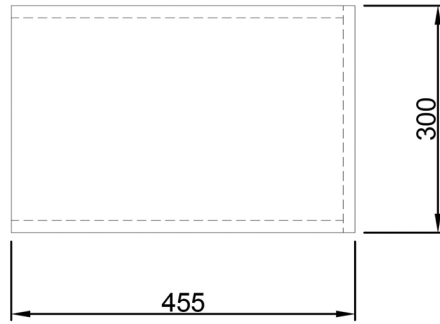

890mm Fleet Frame

All Dimensions are nominal

857mm Fleet Drawer

All Dimensions are nominal

900mm Solid Surface Bench top

Article Code 51112009

All Dimensions are nominal