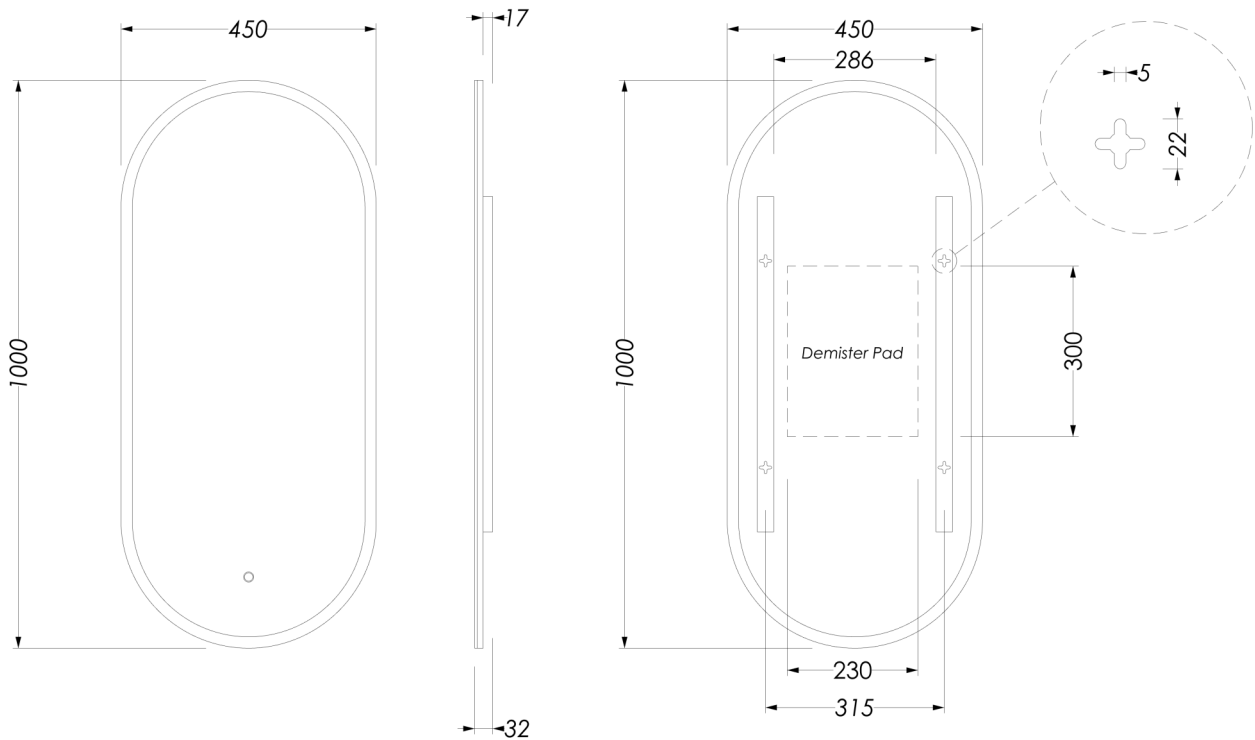

10/07/2023

All measurements are nominal.
*Warranties apply to residential domestic use only. Warranty is void if product is not installed according to our specifications. Refer to website and installation guide for further information.