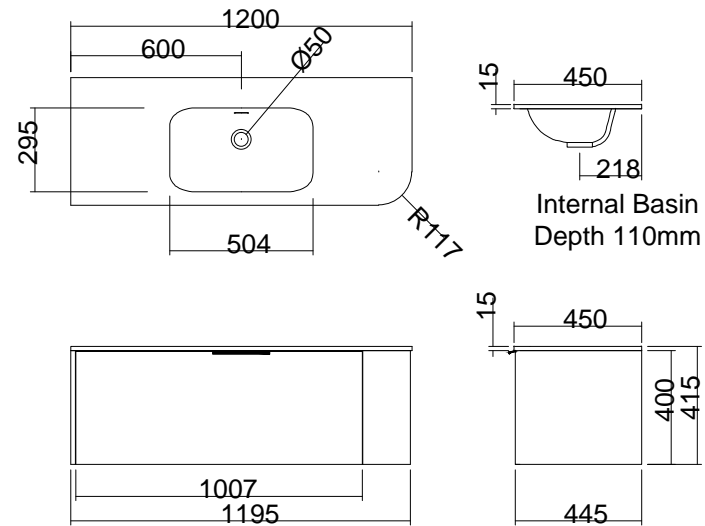

Single Curve End
Left Hand Corner

Serifos Swift

Serifos top finishes flush with Cabinet end on Left and Right hand models