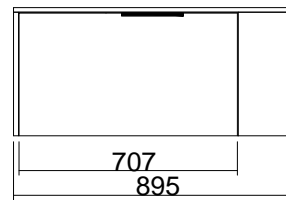

Single Curve End  
Left Hand Corner

Internal Basin Depth 110mm