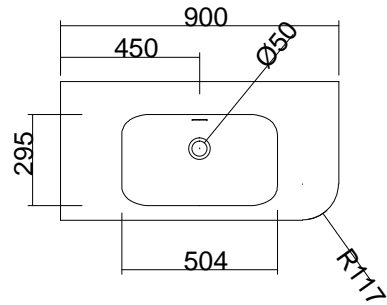

Single Curve End  
Left Hand Corner

Internal Basin Depth 110mm