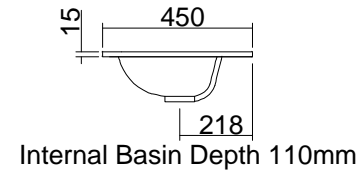

Single Curve End  
Left Hand Corner

Internal Basin Depth 110mm

## Serifos Swift

Serifos top finishes flush with Cabinet end on Left and Right hand models