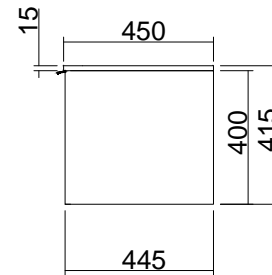

Single Curve End  
Left Hand Corner

Internal Basin Depth 110mm