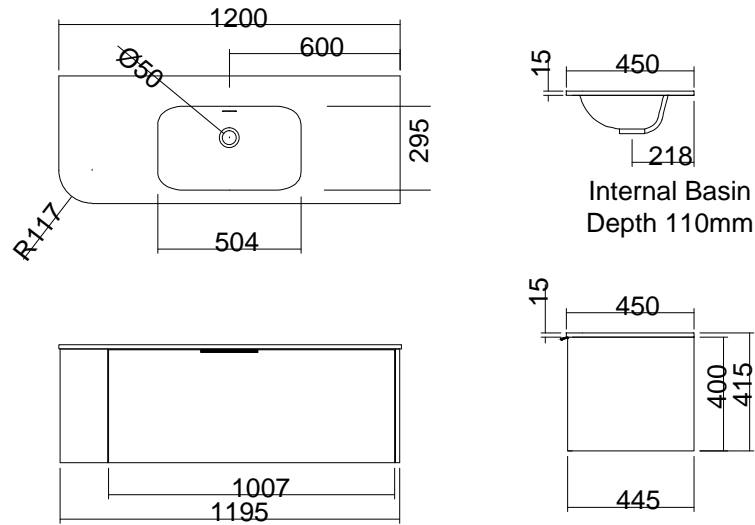

Single Curve End
Right Hand Corner

Serifos Swift

Serifos top finishes flush with Cabinet end on Left and Right hand models