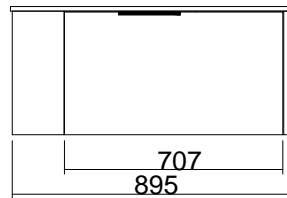

Single Curve End
Right Hand Corner

Internal Basin Depth 110mm

Serifos Swift

Serifos top finishes flush with Cabinet end on Left and Right hand models