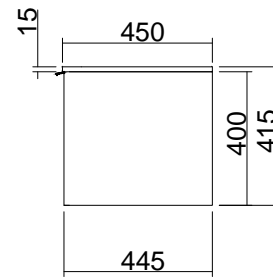

Single Curve End
Right Hand Corner

Internal Basin Depth 110mm

Serifos Swift

Serifos top finishes flush with Cabinet end on Left and Right hand models