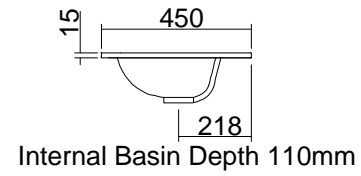

Single Curve End
Right Hand Corner

Internal Basin Depth 110mm

Serifos Swift

Serifos top finishes flush with Cabinet end on Left and Right hand models