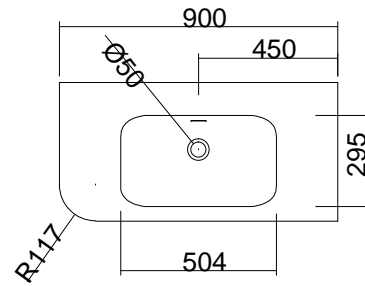

Single Curve End
Right Hand Corner

Internal Basin Depth 110mm

Serifos Swift

Serifos top finishes flush with Cabinet end on Left and Right hand models