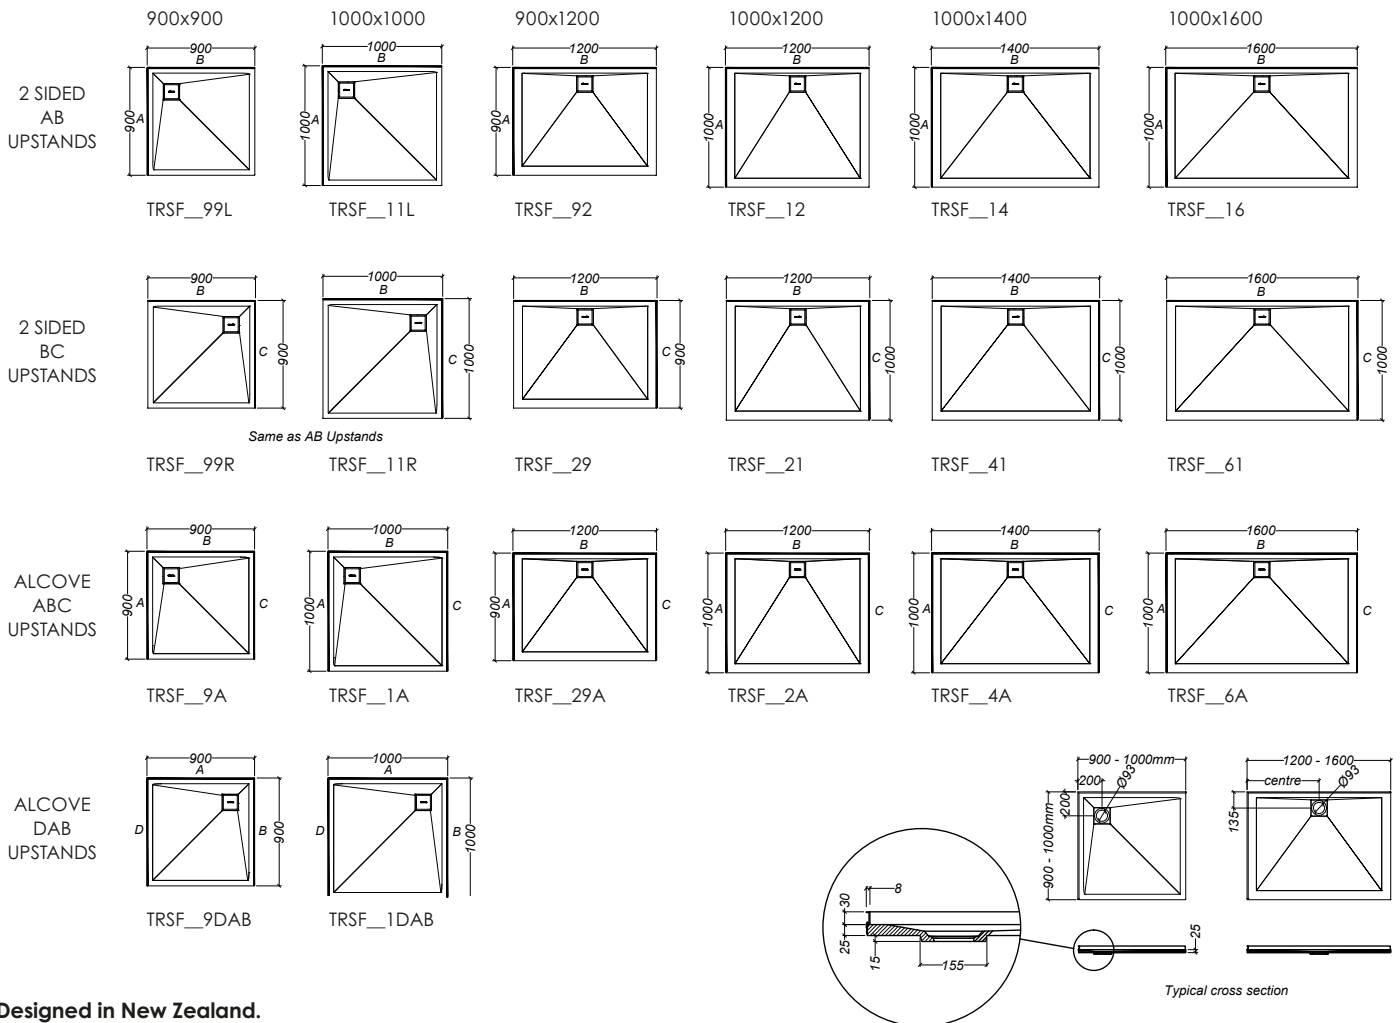

SlateForma™ SHOWER TRAY

900x900 | 1000x1000 | 900x1200 | 1000x1200 | 1000x1400 | 1000x1600mm

TILE ALTERNATIVE

SlateForma™ is a one piece composite that provides an easy clean, grout free alternative to a tiled shower. The low profile 25mm tray is warm to the touch and creates a near seamless transition from bathroom to shower. SlateForma trays can be combined with any Athena door set.

FORM & FUNCTION

Created to replicate natural slate stone texture, the shower tray has a protective gel coat available in three nature inspired colours* - complete with a colour matched Athena waste water cover - to complement any bathroom.

PRIME POSITION

Available in a wide range of sizes to suit New Zealand homes, the SlateForma square trays include a corner waste while the rectangular sizes feature a centre-back positioned waste. Both options ensure discreet yet optimal drainage with a gentle fall to the Easy Clean waste outlet.

QUALITY ASSURED

At Athena Bathrooms we quality check every SlateForma tray to ensure they meet our strict standards. Upstands are custom fitted at our factory to suit your installation prior to shipping; the final touch.

WHEN ORDERING:

Complete your chosen product code below by specifying one of these colours in the blank space within the code __
Use **CH** for Chalk, **ST** for Stone, **AN** for Anthracite

Designed in New Zealand.

Full specifications at athena.co.nz Colours shown are a printed guide only.

*While the supplied colour is always constant, the final appearance of the colour can vary.

JULY 2023

Note: All measurements are nominal. Tapware and accessories shown in this brochure are for photography purposes only. E&OE - Errors and Omissions Excepted (Excused). We endeavour to keep all information as accurate as possible; however, errors may occur from time to time due to the large scale, number of product lines, and nature of our business.

Reorder code YBABCSE