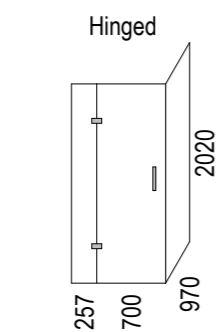

Note: Verify exact shower base dimensions on site

Screen Options:

Screens are reversible

Screens are reversible

For more product information go to:

www.chesters.co.nz/