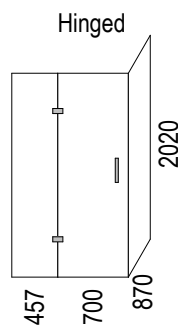

Note: Verify exact shower base dimensions on site

Screen Options:

For more product information go to:

[www.chesters.co.nz/](http://www.chesters.co.nz/)