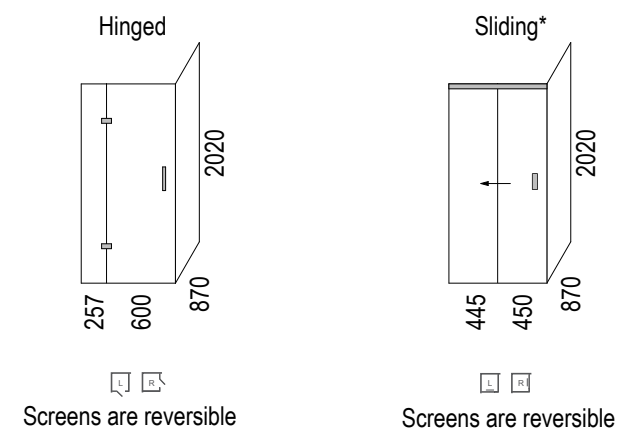

Note: Verify exact shower base dimensions on site

Screen Options:

\*Soft close functionality not available on 900mm wide showers.

For more product information go to:  
[www.chesters.co.nz/](http://www.chesters.co.nz/)