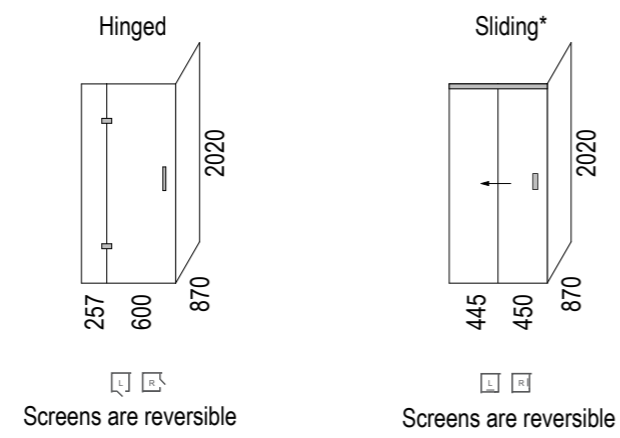

Note: Verify exact shower base dimensions on site

Screen Options:

\*Soft close functionality not available on 900mm wide showers.

For more product information go to: [www.chesters.co.nz/](http://www.chesters.co.nz/)