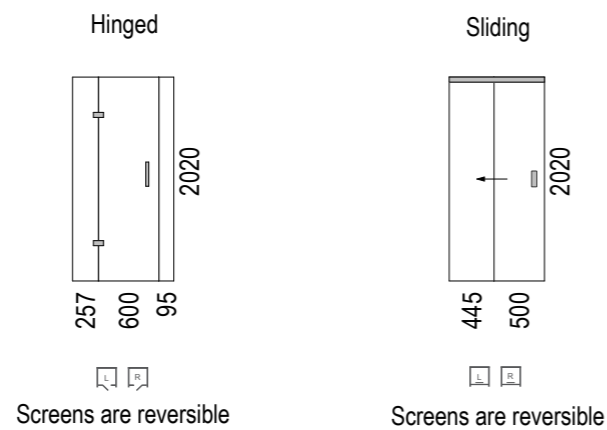

Note: Verify exact shower base dimensions on site

Screen Options:

For more product information go to:

[www.chesters.co.nz/](http://www.chesters.co.nz/)