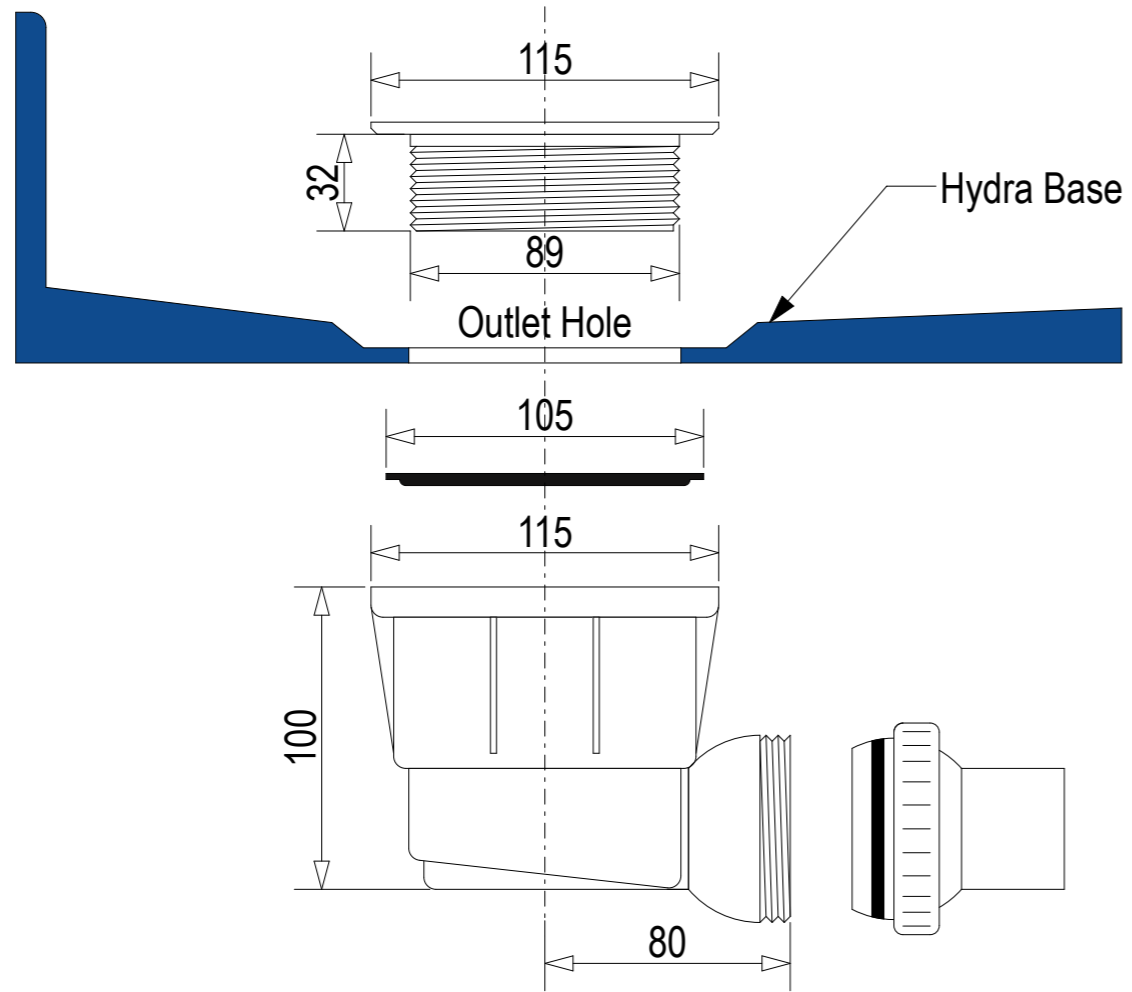

Note: Verify exact shower base dimensions on site

Screen Options:

For more product information go to:
www.chesters.co.nz/

Ensure a minimum recess size of
250mm wide x 250mm long x 150mm deep
for the drain and waste outlet