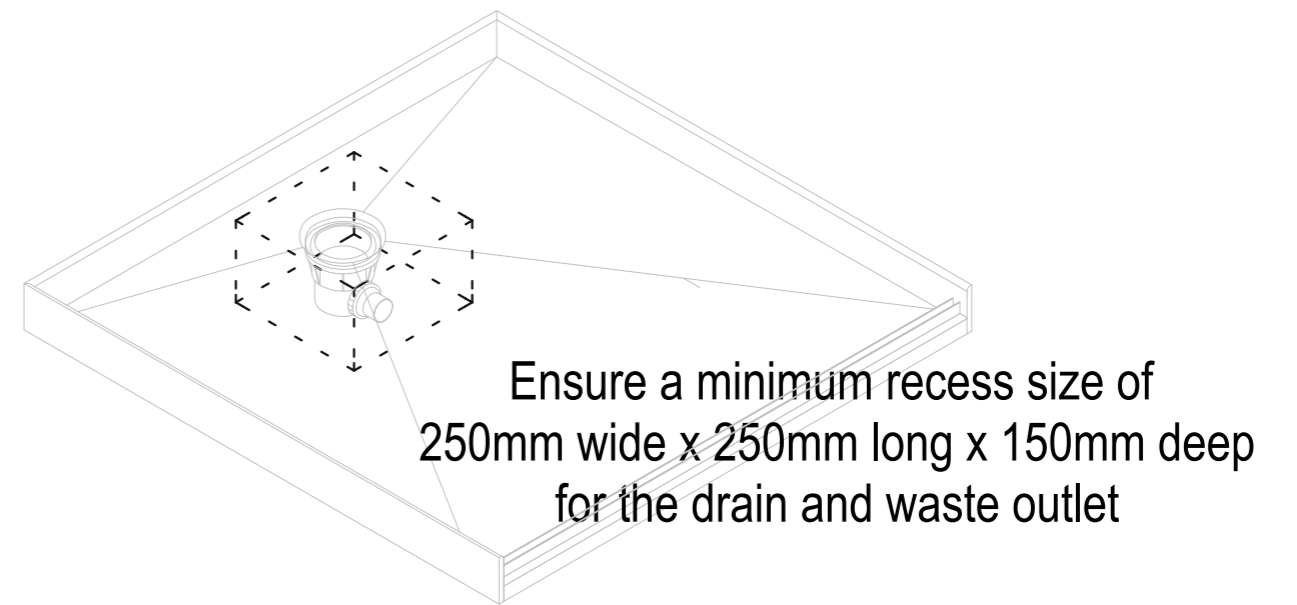

Note: Verify exact shower base dimensions on site

Screen Options:

For more product information go to:
www.chesters.co.nz/

Ensure a minimum recess size of
250mm wide x 250mm long x 150mm deep
for the drain and waste outlet