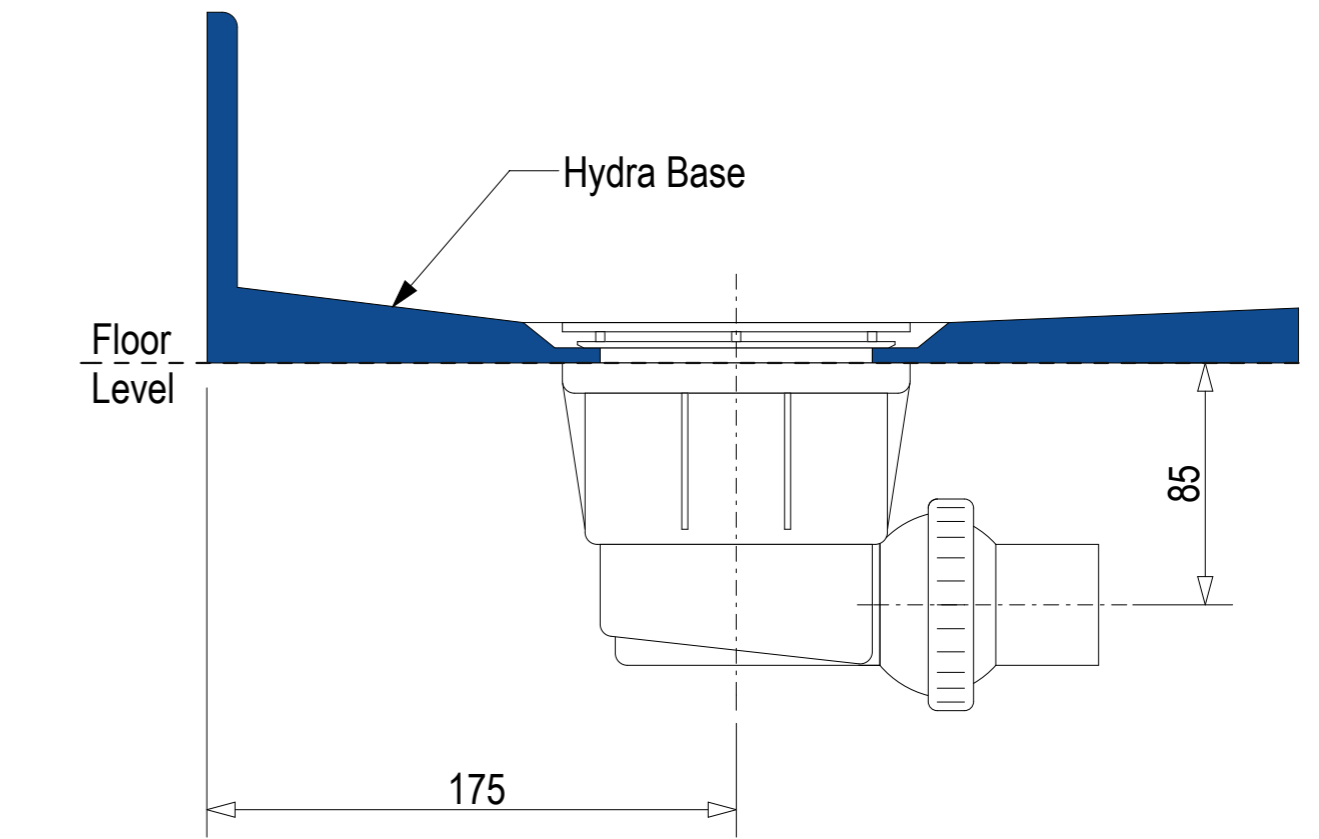

Note: Verify exact shower base dimensions on site

Screen Options:

For more product information go to:
www.chesters.co.nz/

Ensure a minimum recess size of
250mm wide x 250mm long x 150mm deep
for the drain and waste outlet