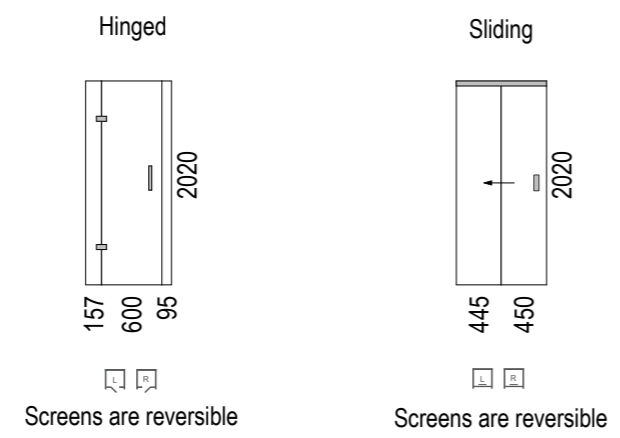

Note: Verify exact shower base dimensions on site

Screen Options:

\*Soft close functionality not available on 900mm wide showers.

For more product information go to: [www.chesters.co.nz/](http://www.chesters.co.nz/)