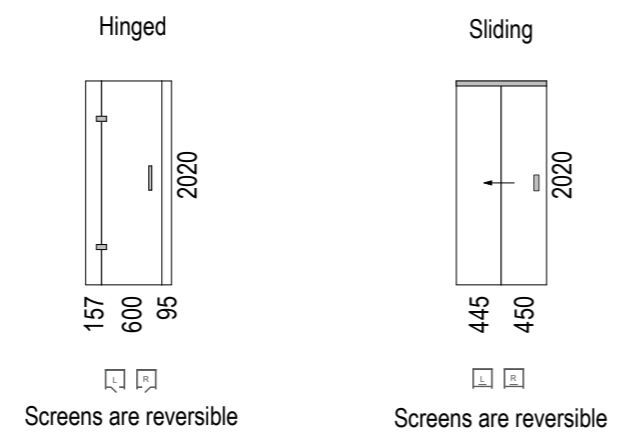

Note: Verify exact shower base dimensions on site

Screen Options:

*Soft close functionality not available on 900mm wide showers.

For more product information go to: www.chesters.co.nz/