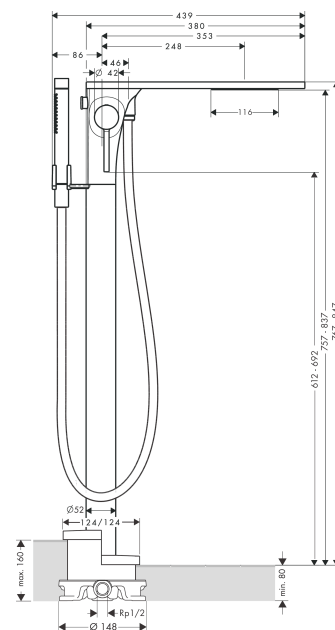

AXOR Massaud
Single lever bath mixer floor-standing
 Finish: **Chrome**

product features

- consists of: single lever bath mixer floor standing, baton hand shower, shower hose, shower holder
- 2 functions
- projection: 248 mm
- spray type mixer: wide flood jet
- spray type hand shower: Rain, Mono
- maximum flow rate at 3 bar: 17 l/min
- flow rate for bath spout at 3 bar: 17 l/min
- flow rate of hand shower at 3 bar: 14 l/min
- ceramic cartridge
- temperature limitation adjustable
- diverter with automatic resetting
- non-return valve
- connection dimension: DN15
- connection type: basic set
- deck mounted
- min. operating pressure: 1 bar
- max. operating pressure: 10 bar

Technology

Product image

Scale drawing

AXOR Massaud
Single lever bath mixer floor-standing
Finish: Chrome

Flowchart