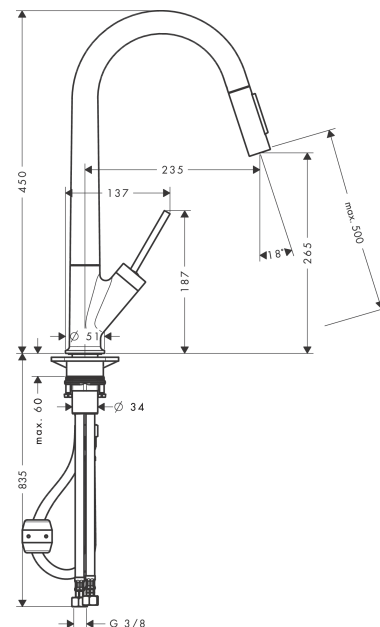

AXOR Starck
Single lever kitchen mixer 270 with pull-out spray
 Finish: **Chrome**

product features

- ComfortZone 270
- swivel range adjustable in 2 steps to 110° or 150°
- shower spray, laminar spray
- lockable shower spray, spray returns through pressing spray diverter
- MagFit magnetic shower support
- quick connect hose
- connection dimension: DN15
- maximum flow rate at 3 bar: 9 l/min
- joystick ceramic cartridge
- connection type: G 3/8 connections
- integrated non-return valve
- suitable for continuous flow water heaters
- extension length up to 50 cm
- EPD Kitchen Faucets

Technology

Certificates / Sustainability

Product image

Scale drawing

AXOR Starck
Single lever kitchen mixer 270 with pull-out spray
Finish: Chrome

Flowchart