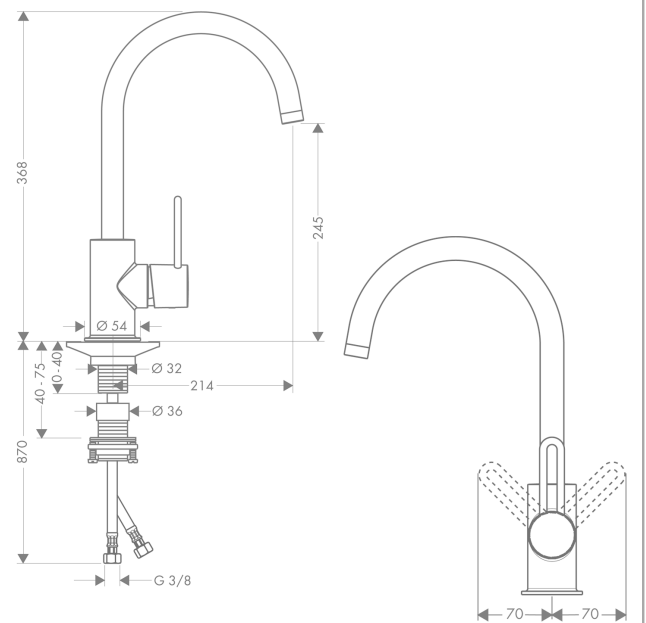

**AXOR Uno**  
**Single lever kitchen mixer 250 with swivel spout**  
 Finish: **chrome**

**product features**

- ComfortZone 250 provides space for greater freedom of movement
- Swivel spout 360°
- normal spray
- Maximum flow rate (at 3 bar): 12 l/min
- Operating pressure: min. 1 bar/max. 10 bar
- ceramic cartridge
- 3/8" hose connections
- integrated non-return valve
- WRAS 1906094
- WRAS 1906094 - Approval letter

**Article Details**

**Technology**

**Certificates / Sustainability**

**Product image**

**Scale drawing**

**AXOR Uno**  
**Single lever kitchen mixer 250 with swivel spout**  
Finish: chrome

## Flowchart