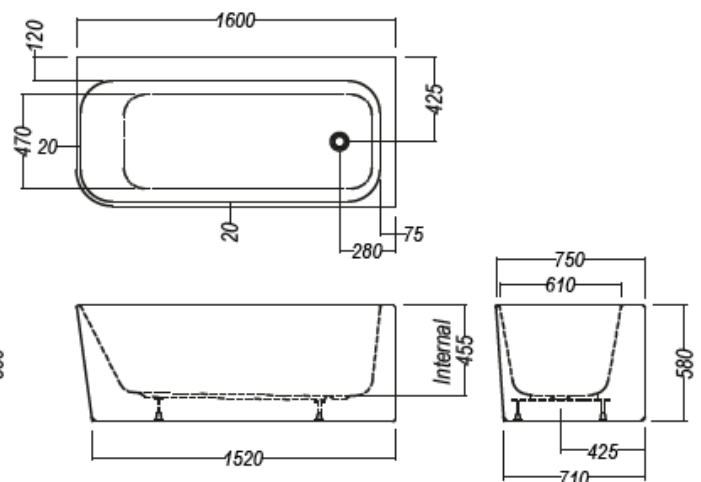

CENTRE Double ended bath allows versatile installation and tap positions

BFCO05WH160 | 1800 x 850 x 585mm
BFCO05WH160U with upstand | 1800 x 850 x 585mm

LEFT or RIGHT HAND Single ended bath with generous bathing space relative to the overall size

BFCO05WH16L / BFCO05WH16R | 1600 x 750 x 585mm
BFCO05WH16LU / BFCO05WH16RU | 1600 x 750 x 600mm with upstand

Contro Bath

CENTRE

1600x750 BFCO05WH160
WITH UPSTAND BFCO05WH160U

240 litre water capacity

1800x850 BFCO05WH180
WITH UPSTAND BFCO05WH180U

295 litre water capacity

LEFT HAND

1600x750 Left Hand BFCO05WH16L
WITH UPSTAND BFCO05WH16LU

250 litre water capacity

RIGHT HAND

1600x750 Right Hand BFCO05WH16R
WITH UPSTAND BFCO05WH16RU

250 litre water capacity

Dimensions are nominal
Water capacity measured 80mm from top edge of bath