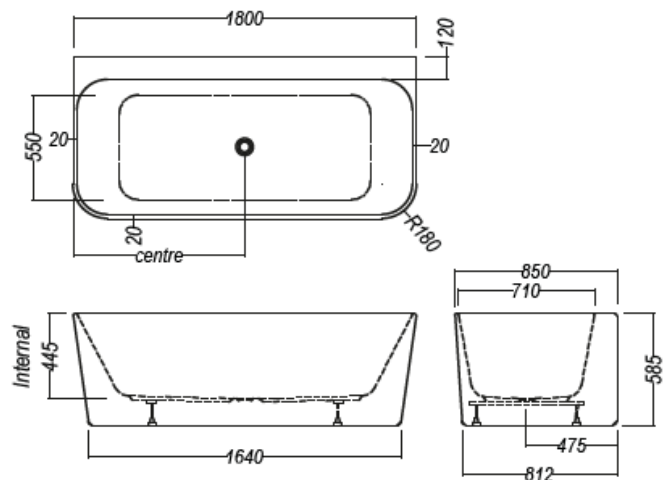

CENTRE Double ended bath allows versatile installation and tap positions

BFCO05WH160 | 1800 x 850 x 585mm
BFCO05WH160U with upstand | 1800 x 850 x 585mm

LEFT or RIGHT HAND Single ended bath with generous bathing space relative to the overall size

BFCO05WH16L / BFCO05WH16R | 1600 x 750 x 585mm
BFCO05WH16LU / BFCO05WH16RU | 1600 x 750 x 600mm with upstand

Contro Bath

CENTRE

1600x750 BFCO05WH160
WITH UPSTAND BFCO05WH160U

240 litre water capacity

1800x850 BFCO05WH180
WITH UPSTAND BFCO05WH180U

295 litre water capacity

LEFT HAND

1600x750 Left Hand BFCO05WH16L
WITH UPSTAND BFCO05WH16LU

250 litre water capacity

RIGHT HAND

1600x750 Right Hand BFCO05WH16R
WITH UPSTAND BFCO05WH16RU

250 litre water capacity

Dimensions are nominal
Water capacity measured 80mm from top edge of bath