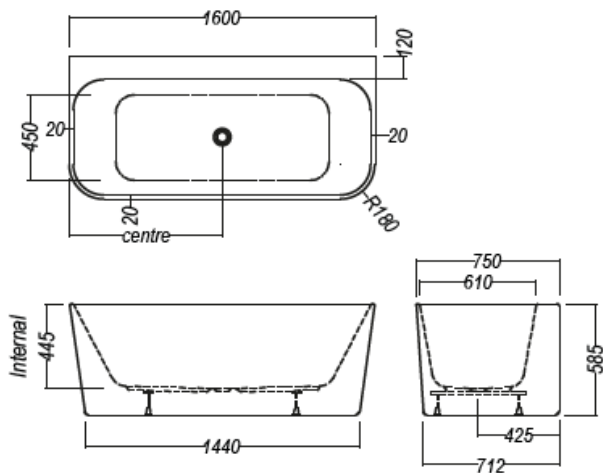

SPECIFICATIONS

- Sits flush against the wall so removed the need to clean behind the bath
- Optional factory fitted 15mm aluminium upstand enables a water tight seal between the bath and wall lining or tiles
- Made from easy to clean sanitary grade acrylic which retains water temperature
- Reinforced with fibreglass laminate and sandwich construction base for optimum strength
- Tapware can be wall mounted or fitted to integrated shelf
- Lighter and easier to install than cast baths
- Comes with adjustable feet for levelling

CENTRE Double ended bath allows versatile installation and tap positions

BFCO05WH160 | 1800 x 850 x 585mm
BFCO05WH160U with upstand | 1800 x 850 x 585mm

LEFT or RIGHT HAND Single ended bath with generous bathing space relative to the overall size

BFCO05WH16L / BFCO05WH16R | 1600 x 750 x 585mm
BFCO05WH16LU / BFCO05WH16RU | 1600 x 750 x 600mm with upstand

Contro Bath

CENTRE

1600x750 BFCO05WH160
WITH UPSTAND BFCO05WH160U

240 litre water capacity

1800x850 BFCO05WH180
WITH UPSTAND BFCO05WH180U

Dimensions are nominal
Water capacity measured 80mm from top edge of bath