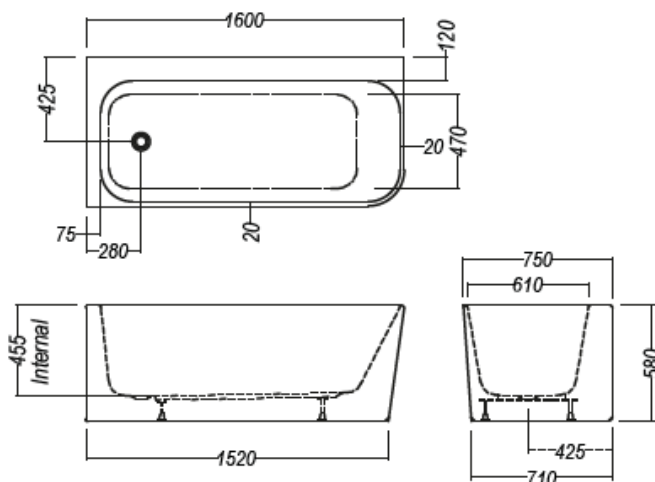

CENTRE Double ended bath allows versatile installation and tap positions

BFCO05WH160 | 1800 x 850 x 585mm
BFCO05WH160U with upstand | 1800 x 850 x 585mm

LEFT or RIGHT HAND Single ended bath with generous bathing space relative to the overall size

BFCO05WH16L / BFCO05WH16R | 1600 x 750 x 585mm
BFCO05WH16LU / BFCO05WH16RU | 1600 x 750 x 600mm with upstand

Contro Bath

CENTRE

1600x750 BFCO05WH160
WITH UPSTAND BFCO05WH160U

240 litre water capacity

1800x850 BFCO05WH180
WITH UPSTAND BFCO05WH180U

295 litre water capacity

LEFT HAND

1600x750 Left Hand BFCO05WH16L
WITH UPSTAND BFCO05WH16LU

250 litre water capacity

RIGHT HAND

1600x750 Right Hand BFCO05WH16R
WITH UPSTAND BFCO05WH16RU

250 litre water capacity

Dimensions are nominal
Water capacity measured 80mm from top edge of bath