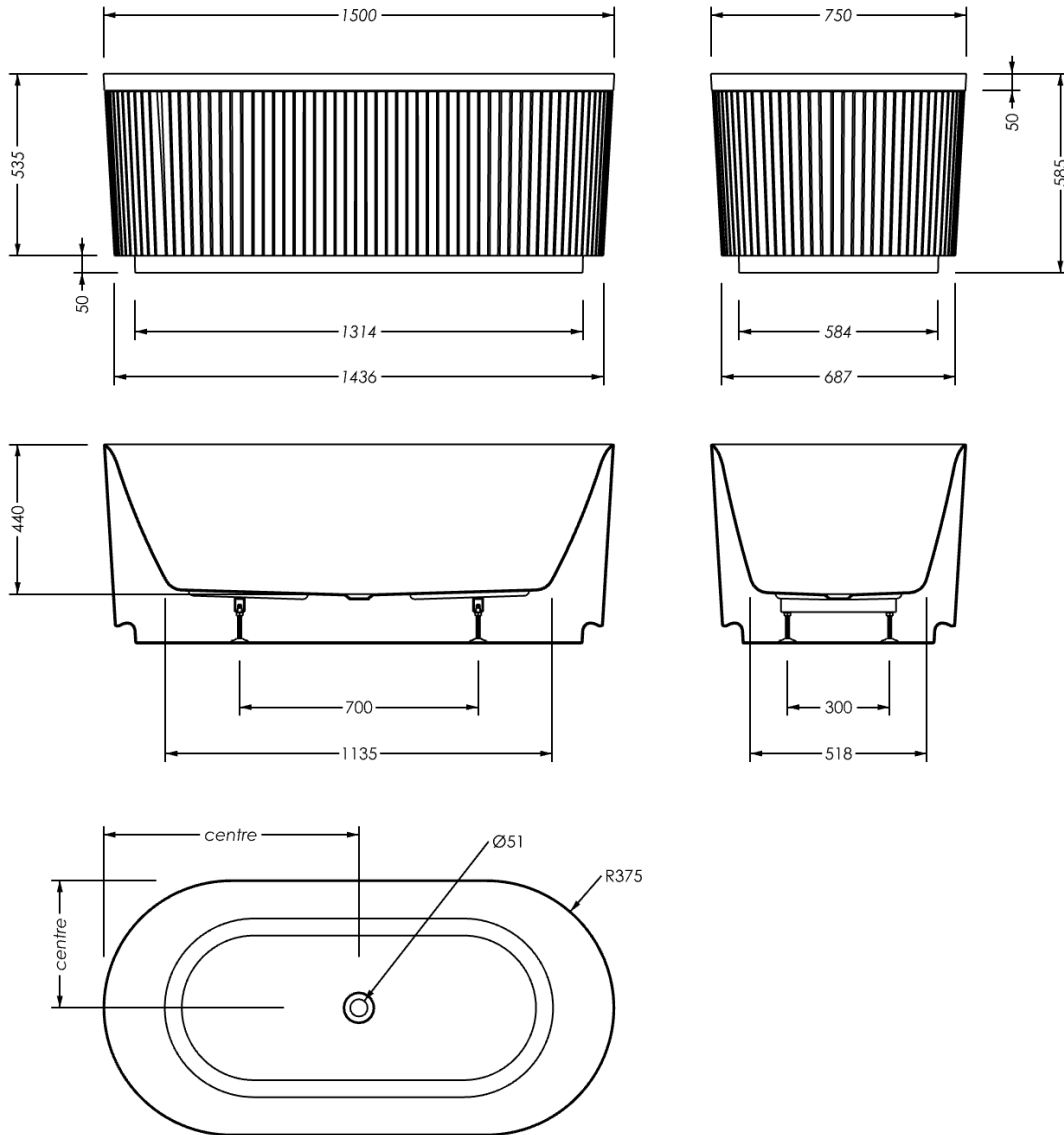

RIADA 1500 FREESTANDING BATH

TECHNICAL SPECIFICATIONS

SEPTEMBER 2023

ALL MEASUREMENTS ARE NOMINAL

*Warranties apply to residential domestic use only. Warranty is void if product is not installed according to our specifications.

**For further information on product options and installation guides, refer to website.