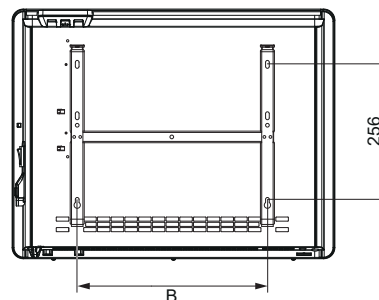

Model	TREND		
	CNS 100 Trend	CNS 150 Trend	CNS 200 Trend
	200192	200193	200194
Output	kW 1.0	1.5	2.0
Current	A 4	6	8
Connection	1/N/PE ~ 230 V		
Temperature adjustment	°C 5 - 30		
IP Rating	IP24		
Width	mm 426	582	738
Height	mm 450	450	450
Depth	mm 100	100	100
Weight	kg 4.6	6.0	7.7
Colour	Alpine white		
Installation	Wall mounted		

CNS Trend

Smart Control Unit

CNS Trend Dimensions

DIMENSION A
CNS 100 Trend = 426
CNS 150 Trend = 582
CNS 200 Trend = 738
DIMENSION B
CNS 100 Trend = 179
CNS 150 Trend = 335
CNS 200 Trend = 491

STIEBEL ELTRON is committed to our policy of continual improvement, some features may have subsequently been changed or even removed. Our advisors will be happy to consult with you regarding the currently applicable equipment features. The images used in this data sheet are for reference only.