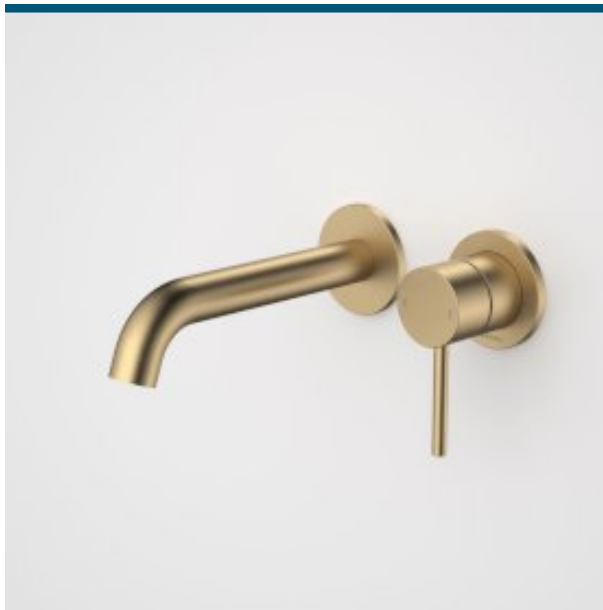

# CAROMA

## LIANO II 175MM WALL BASIN / BATH MIXER (2 X ROUND COVER PLATES)

### CAROMA

The refined and minimalistic appeal of the Liano II Tapware Collection is the perfect foundation to any bathroom. Let your personal expression shine as you mix and match elements and select from the stunning range of colour finishes to co-ordinate your bathroom vision.

- Durable brass body construction
- Unrestricted aerator included for bath installations
- Superior 35mm ceramic disc cartridge
- Caroma tapware is 100% leak tested
- Interchangeable trim kits allow colour or finish to be changed post installation
- One piece inwall breach assembly for ease of installation
- Water and energy efficient WELS 6 star flow rate (4.5L/min)
- Available in Chrome, Matte Black, PVD Brushed Nickel, PVD Brushed Brass, PVD Gunmetal
- Australian designed and engineered
- 20 years warranty
- Can be matched with Urbane II Bathroom Collection to complete the look