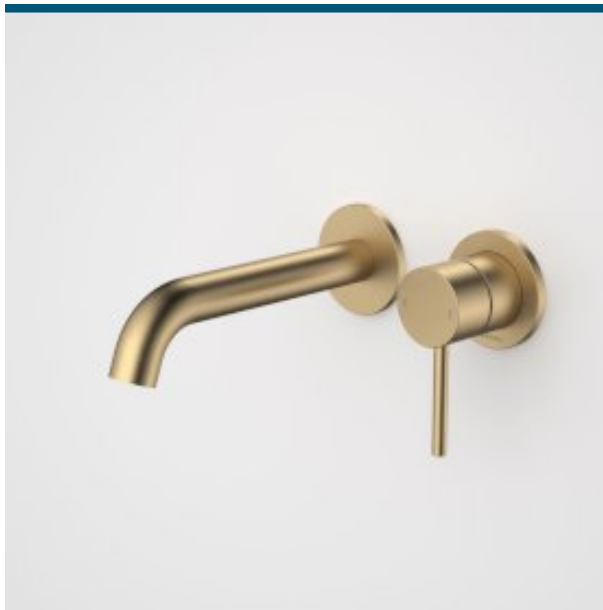

CAROMA

LIANO II 175MM WALL BASIN / BATH MIXER (2 X ROUND COVER PLATES)

CAROMA

The refined and minimalistic appeal of the Liano II Tapware Collection is the perfect foundation to any bathroom. Let your personal expression shine as you mix and match elements and select from the stunning range of colour finishes to co-ordinate your bathroom vision.

- Durable brass body construction
- Unrestricted aerator included for bath installations
- Superior 35mm ceramic disc cartridge
- Caroma tapware is 100% leak tested
- Interchangeable trim kits allow colour or finish to be changed post installation
- One piece inwall breach assembly for ease of installation
- Water and energy efficient WELS 6 star flow rate (4.5L/min)
- Available in Chrome, Matte Black, PVD Brushed Nickel, PVD Brushed Brass, PVD Gunmetal
- Australian designed and engineered
- 20 years warranty
- Can be matched with Urbane II Bathroom Collection to complete the look

PRODUCT CODES

96344B6A	Liano II 175mm Wall Basin / Bath Mixer - 2 x Round Cover Plates - Matte Black - Sales Kit
96344BB6A	Liano II 175mm Wall Basin / Bath Mixer - 2 x Round Cover Plates - Brushed Brass - Sales Kit
96344BN6A	Liano II 175mm Wall Basin / Bath Mixer - 2 x Round Cover Plates - Brushed Nickel - Sales Kit
96344C6A	Liano II 175mm Wall Basin / Bath Mixer - 2 x Round Cover Plates - Chrome - Sales Kit
96344GM6A	Liano II 175mm Wall Basin / Bath Mixer - 2 x Round Cover Plates - Gunmetal - Sales Kit