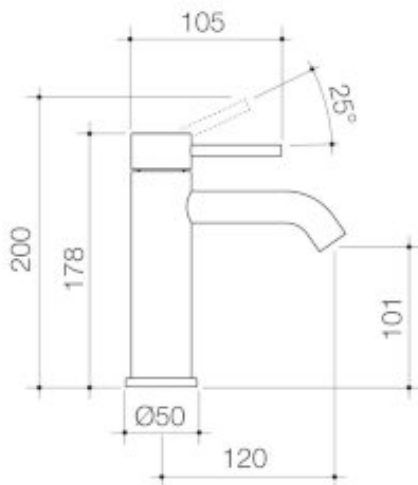

LIANO II BASIN MIXER

The refined and minimalistic appeal of the Liano II Tapware Collection is the perfect foundation to any bathroom. Let your personal expression shine as you mix and match elements and select from the stunning range of colour finishes to co-ordinate your bathroom vision.

- Durable brass body construction
- European SoftPEX hoses provide superior durability, longer life and are free from impurities
- Superior 25mm ceramic disc cartridge eliminates drips and minimises maintenance
- Caroma tapware is 100% leak tested - Water and energy efficient WELS 6 star flow rate (4.5L/min)
- Available in Chrome, Matte Black, PVD Brushed Nickel, PVD Brushed Brass, PVD Gunmetal
- Australian designed and engineered
- 20 years warranty