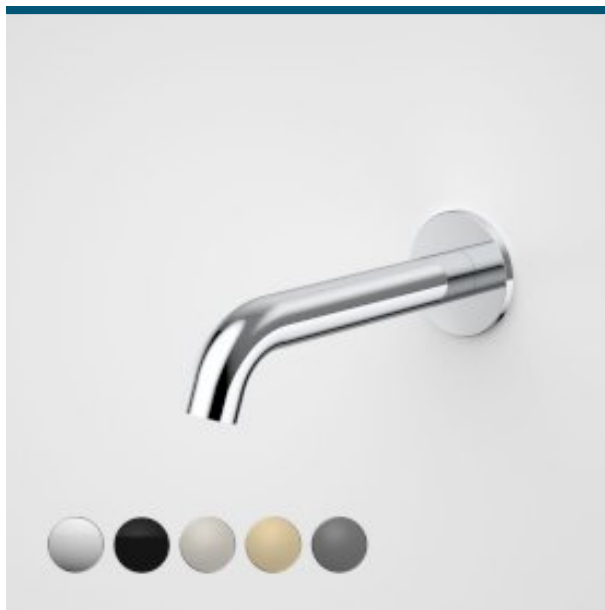

CAROMA

LIANO II 175MM BASIN / BATH OUTLET (ROUND COVER PLATE)

CAROMA

The refined and minimalistic appeal of the Liano II Tapware Collection is the perfect foundation to any bathroom. Let your personal expression shine as you mix and match elements and select from the stunning range of colour finishes to co-ordinate your bathroom vision.

- Durable brass body construction
- Unrestricted aerator included for bath installations
- Caroma tapware is 100% leak tested
- Water and energy efficient WELS 6 star flow rate (4.5L/min)
- Available in Chrome, Matte Black, PVD Brushed Nickel, PVD Brushed Brass, PVD Gunmetal
- Australian designed and engineered
- 20 years warranty
- Can be matched with Urbane II Bathroom Collection to complete the look

PRODUCT CODES

96372B6A	Liano II 175mm Basin / Bath Outlet - Round - Matte Black
96372BB6A	Liano II 175mm Basin / Bath Outlet - Round - Brushed Brass
96372BN6A	Liano II 175mm Basin / Bath Outlet - Round - Brushed Nickel
96372C6A	Liano II 175mm Basin / Bath Outlet - Round - Chrome
96372GM6A	Liano II 175mm Basin / Bath Outlet - Round - Gunmetal