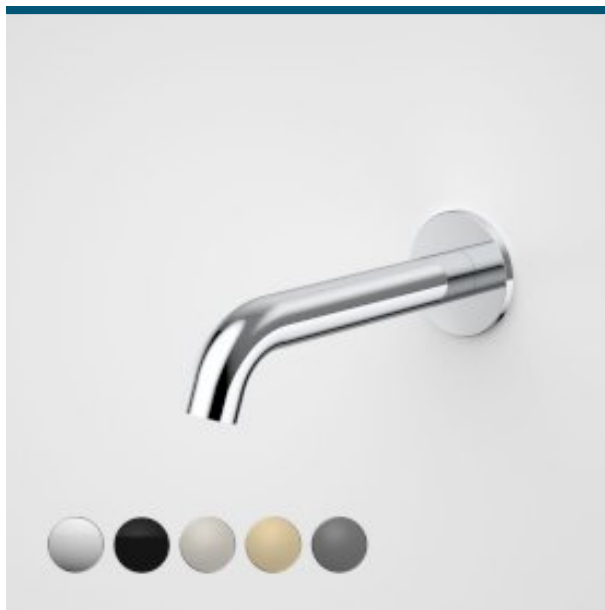

CAROMA

LIANO II 175MM BASIN / BATH OUTLET (ROUND COVER PLATE)

CAROMA

The refined and minimalistic appeal of the Liano II Tapware Collection is the perfect foundation to any bathroom. Let your personal expression shine as you mix and match elements and select from the stunning range of colour finishes to co-ordinate your bathroom vision.

- Durable brass body construction
- Unrestricted aerator included for bath installations
- Caroma tapware is 100% leak tested
- Water and energy efficient WELS 6 star flow rate (4.5L/min)
- Available in Chrome, Matte Black, PVD Brushed Nickel, PVD Brushed Brass, PVD Gunmetal
- Australian designed and engineered
- 20 years warranty
- Can be matched with Urbane II Bathroom Collection to complete the look

PRODUCT CODES

| | |
|------------------|---|
| 96372B6A | Liano II 175mm Basin / Bath Outlet - Round - Matte Black |
| 96372BB6A | Liano II 175mm Basin / Bath Outlet - Round - Brushed Brass |
| 96372BN6A | Liano II 175mm Basin / Bath Outlet - Round - Brushed Nickel |
| 96372C6A | Liano II 175mm Basin / Bath Outlet - Round - Chrome |
| 96372GM6A | Liano II 175mm Basin / Bath Outlet - Round - Gunmetal |