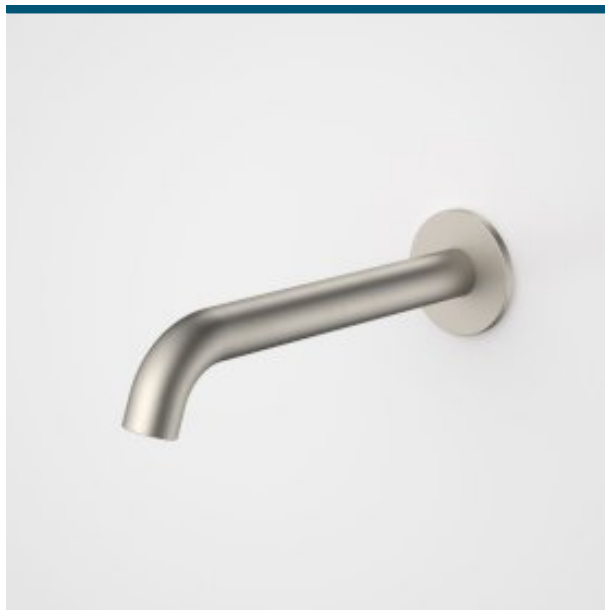

# CAROMA

## LIANO II 210MM BASIN / BATH OUTLET (ROUND COVER PLATE)

### CAROMA

The refined and minimalistic appeal of the Liano II Tapware Collection is the perfect foundation to any bathroom. Let your personal expression shine as you mix and match elements and select from the stunning range of colour finishes to co-ordinate your bathroom vision.

- Durable brass body construction
- Unrestricted aerator included for bath installations
- Caroma tapware is 100% leak tested
- Water and energy efficient WELS 6 star flow rate (4.5L/min)
- Available in Chrome, Matte Black, PVD Brushed Nickel, PVD Brushed Brass, PVD Gunmetal
- Australian designed and engineered
- 20 years warranty
- Can be matched with Urbane II Bathroom Collection to complete the look