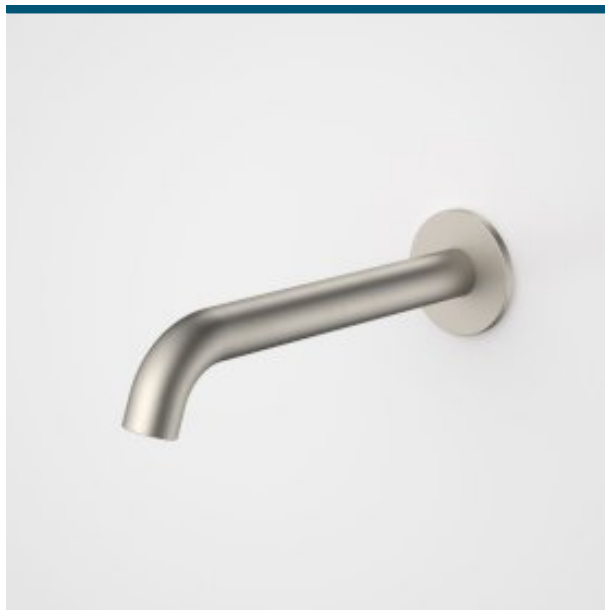

CAROMA

LIANO II 210MM BASIN / BATH OUTLET (ROUND COVER PLATE)

CAROMA

The refined and minimalistic appeal of the Liano II Tapware Collection is the perfect foundation to any bathroom. Let your personal expression shine as you mix and match elements and select from the stunning range of colour finishes to co-ordinate your bathroom vision.

- Durable brass body construction
- Unrestricted aerator included for bath installations
- Caroma tapware is 100% leak tested
- Water and energy efficient WELS 6 star flow rate (4.5L/min)
- Available in Chrome, Matte Black, PVD Brushed Nickel, PVD Brushed Brass, PVD Gunmetal
- Australian designed and engineered
- 20 years warranty
- Can be matched with Urbane II Bathroom Collection to complete the look

PRODUCT CODES

96374B6A	Liano II 210mm Basin / Bath Outlet - Round - Matte Black
96374BB6A	Liano II 210mm Basin / Bath Outlet - Round - Brushed Brass
96374BN6A	Liano II 210mm Basin / Bath Outlet - Round - Brushed Nickel
96374C6A	Liano II 210mm Basin / Bath Outlet - Round - Chrome
96374GM6A	Liano II 210mm Basin / Bath Outlet - Round - Gunmetal