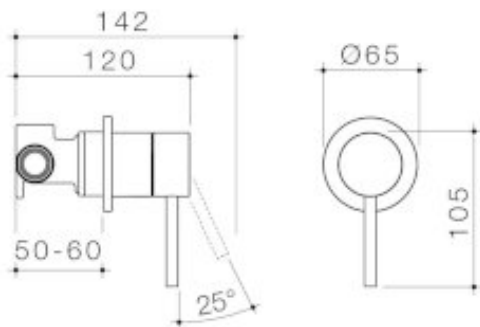

LIANO II BATH / SHOWER MIXER (ROUND COVER PLATE)

The refined and minimalistic appeal of the Liano II Tapware Collection is the perfect foundation to any bathroom. Let your personal expression shine as you mix and match elements and select from the stunning range of colour finishes to co-ordinate your bathroom vision.

- Australian designed and engineered
- Durable brass body construction
- Superior 35mm ceramic disc cartridge
- 100% leak tested
- Interchangeable trim kits allow colour/finish to be changed post installation
- Available in Chrome, Matte Black, PVD Brushed Nickel, PVD Brushed Brass, PVD Gunmetal
- Australian designed and engineered
- 20 years warranty

PRODUCT CODES

96360B	Liano II Bath / Shower Mixer - Round Cover Plate - Matte Black
96360BB	Liano II Bath / Shower Mixer - Round Cover Plate - Brushed Brass
96360BN	Liano II Bath / Shower Mixer - Round Cover Plate - Brushed Nickel
96360C	Liano II Bath / Shower Mixer - Round Cover Plate - Chrome
96360GM	Liano II Bath / Shower Mixer - Round Cover Plate - Gunmetal