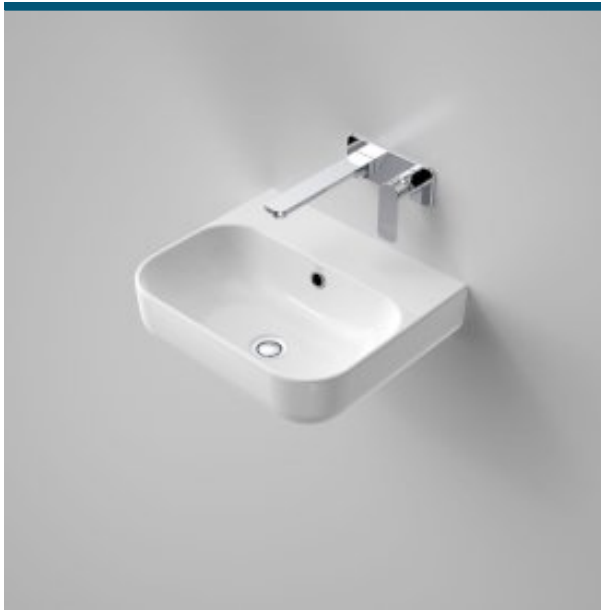

# CAROMA

## LUNA WALL BASIN

### CAROMA

The Luna collection offers timeless and enduring bathroom essentials that are well-designed with Australian ingenuity to suit your lifestyle. The extensive product range features soft curves and sleek, modern designs in on-trend colours to create an everyday luxury bathroom experience.

- Wall basins create the illusion of more space in your bathroom
- 4 litre bowl capacity to overflow
- Includes flush-fitting white plug and waste
- Optional Eco bottle trap available in black, white and chrome
- Complete the look with Luna tapware, baths and toilet suites