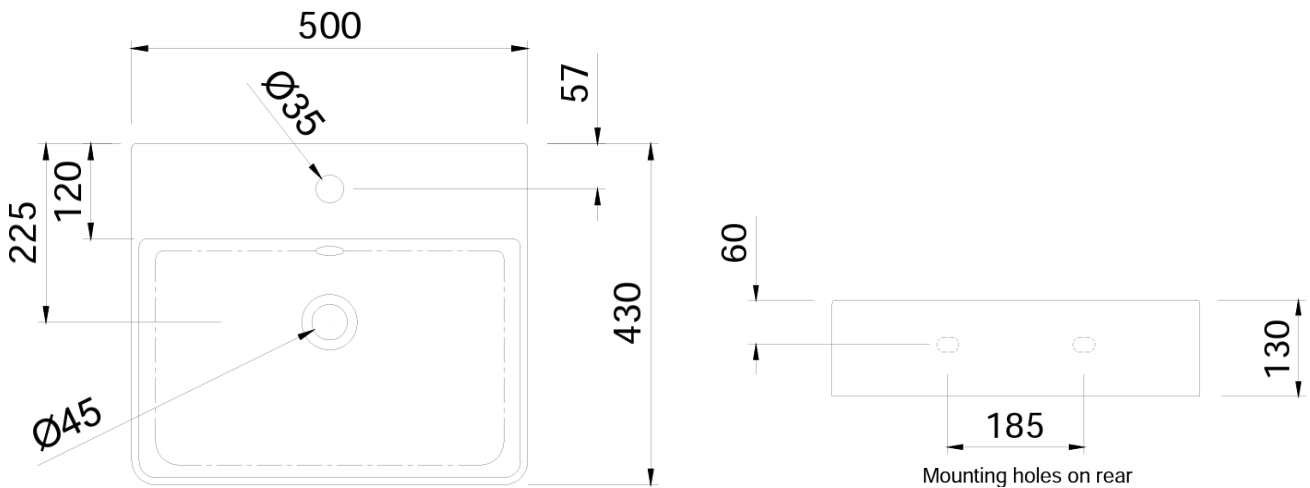

BLUFF VC BASIN

PRODUCT CODE: VBVC5042GWH

FINISH	Gloss white
MATERIAL	Vitreous china
DIMENSIONS (MM)	500 w x 430 d x 130 h
WASTE SIZE	Suits 32mm wastes
WARRANTY	5 years

NOTES

- Vitreous China basin
- Suitable as a bathroom sink on top of a vanity or wall mounted basin
- Add a Black or Chrome waste kit to complete the look (not included)

ALL MEASUREMENTS ARE NOMINAL.
V 1.1.GL