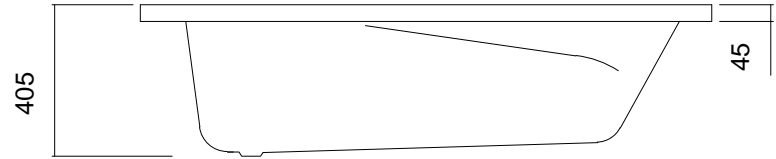

PACIFIC 1525

Height includes upstand

- Height includes upstand
- 100 litre working water capacity
- Internal depth-370mm (excludes upstand)
- Nominal framed bath & spa bath height - 430mm (includes perimeter upstand)