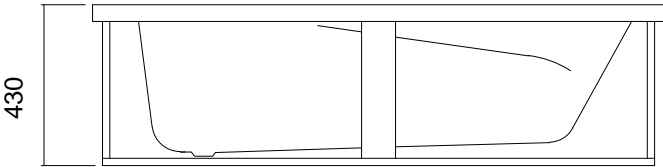

PACIFIC 1525

Height includes upstand

- Height includes upstand
- 100 litre working water capacity
- Internal depth-370mm (excludes upstand)
- Nominal framed bath & spa bath height - 430mm (includes perimeter upstand)