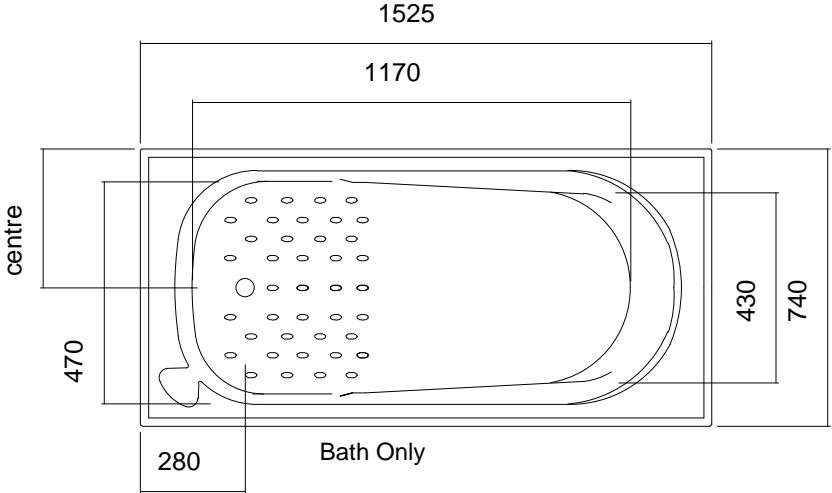

PACIFIC 1525

Height includes upstand

- Height includes upstand
- 100 litre working water capacity
- Internal depth-370mm (excludes upstand)
- Nominal framed bath & spa bath height - 430mm (includes perimeter upstand)