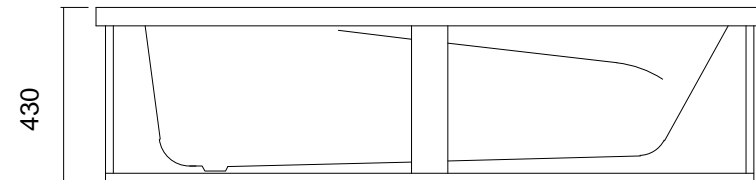

# PACIFIC 1655

Framed Bath

Height includes upstand

Height includes upstand

110 litre working water capacity

Internal depth-370mm (excludes upstand)

Nominal framed bath & spa bath height - 430mm  
(includes perimeter upstand)