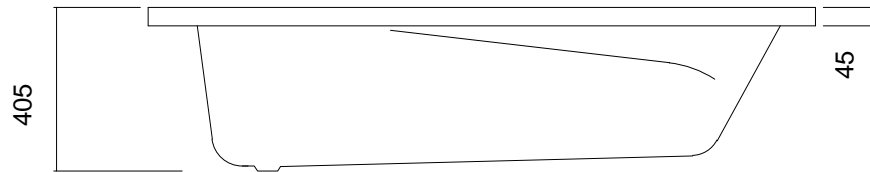

# PACIFIC 1655

Framed Bath

Height includes upstand

Height includes upstand

110 litre working water capacity

Internal depth-370mm (excludes upstand)

Nominal framed bath & spa bath height - 430mm  
(includes perimeter upstand)