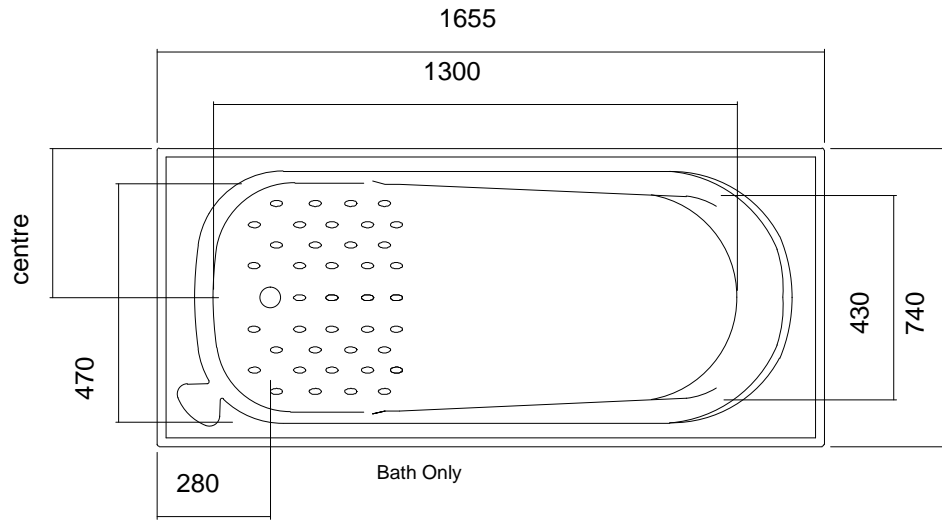

# PACIFIC 1655

Framed Bath

Height includes upstand

Height includes upstand

110 litre working water capacity

Internal depth-370mm (excludes upstand)

Nominal framed bath & spa bath height - 430mm  
(includes perimeter upstand)