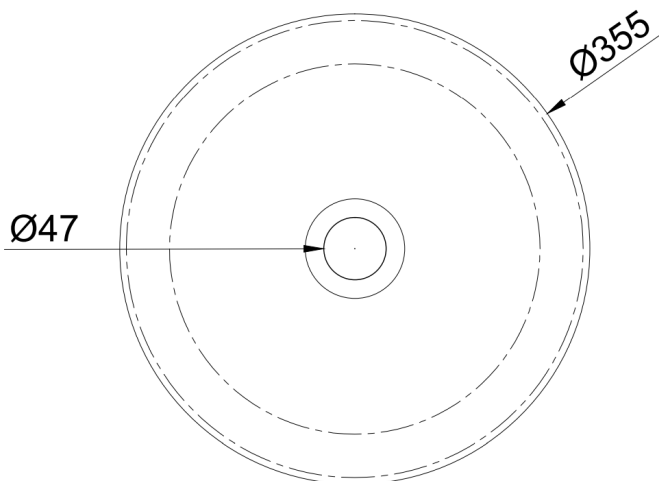

355 ROUND VC BASIN

PRODUCT CODE: VBVC355RMWH

FINISH	Matt white
MATERIAL	Vitreous China
DIMENSIONS (MM)	355 dia x 120 h
WASTE SIZE	Suits 32mm and 40mm wastes
WARRANTY	5 years
OTHER FINISHES	

Matt Light Grey
VBVC355RMLG

Matt Dark Grey
VBVC355RMDG

Matt Black
VBVC355RMBL

NOTES

- Vitreous China basin
- Suitable as a bathroom sink on top of a vanity
- Add a Black or Chrome waste kit to complete the look (not included)

ALL MEASUREMENTS ARE NOMINAL.
V 1.1.GL