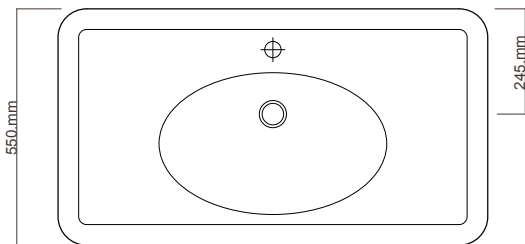

## DESCRIPTION

Dolce Vita 1000 - Floor-Standing Vanity, 1 Drawer, 1 Open Shelf, White / Timber Veneer

## TECHNICAL DRAWINGS

Top

Back

Front

Side Section

Top Section of Drawer

## NOTES

Drawing indicates the technical measurement only and is not a reflection of how the unit will look. Sizes are nominal only. All drawings in millimeters. Drawings not to scale.