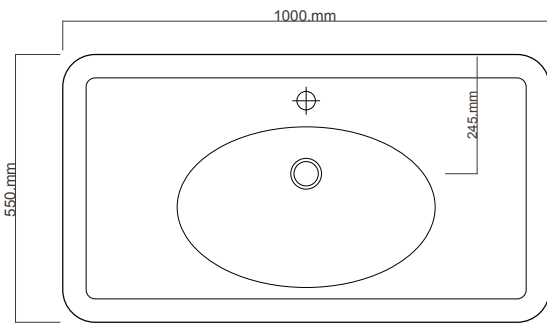

DESCRIPTION

Dolce Vita 1000 - Wall-Hung Vanity, 2 Drawers, White / Timber Veneer

PRODUCT CODE

DV100WH /
DV100WHT

TECHNICAL DRAWINGS

Top

Back

Front

Side Section

Top Section of Drawer

NOTES

Drawing indicates the technical measurement only and is not a reflection of how the unit will look. Sizes are nominal only. All drawings in millimeters. Drawings not to scale.