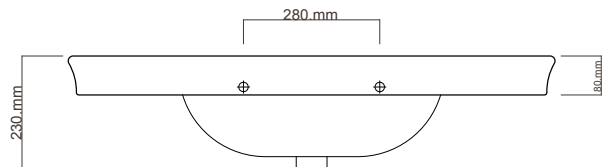

DESCRIPTION

Dolce Vita 1000 - Wall-Hung Vanity, 2 Drawers, White / Timber Veneer

PRODUCT CODE

DV100WH /
DV100WHT

TECHNICAL DRAWINGS

Top

Back

Front

Side Section

Top Section of Drawer

NOTES

Drawing indicates the technical measurement only and is not a reflection of how the unit will look. Sizes are nominal only. All drawings in millimeters. Drawings not to scale.