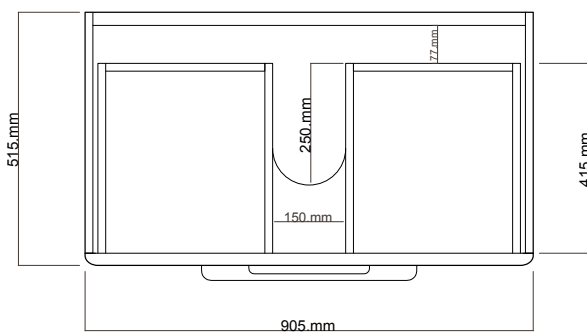

DESCRIPTION

Dolce Vita 1000 - Wall-Hung Vanity, 2 Drawers, White / Timber Veneer

PRODUCT CODE

DV100WH /
DV100WHT

TECHNICAL DRAWINGS

Top

Back

Front

Side Section

Top Section of Drawer

NOTES

Drawing indicates the technical measurement only and is not a reflection of how the unit will look. Sizes are nominal only. All drawings in millimeters. Drawings not to scale.