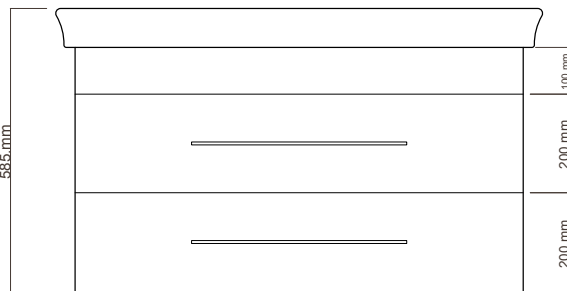

DESCRIPTION

Dolce Vita 1000 - Wall-Hung Vanity, 2 Drawers, White / Timber Veneer

PRODUCT CODE

DV100WH /
DV100WHT

TECHNICAL DRAWINGS

Top

Back

Front

Side Section

Top Section of Drawer

NOTES

Drawing indicates the technical measurement only and is not a reflection of how the unit will look. Sizes are nominal only. All drawings in millimeters. Drawings not to scale.