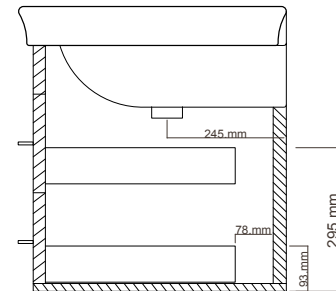

DESCRIPTION

Dolce Vita 1000 - Wall-Hung Vanity, 2 Drawers, White / Timber Veneer

PRODUCT CODE

DV100WH /
DV100WHT

TECHNICAL DRAWINGS

Top

Back

Front

Side Section

Top Section of Drawer

NOTES

Drawing indicates the technical measurement only and is not a reflection of how the unit will look. Sizes are nominal only. All drawings in millimeters. Drawings not to scale.