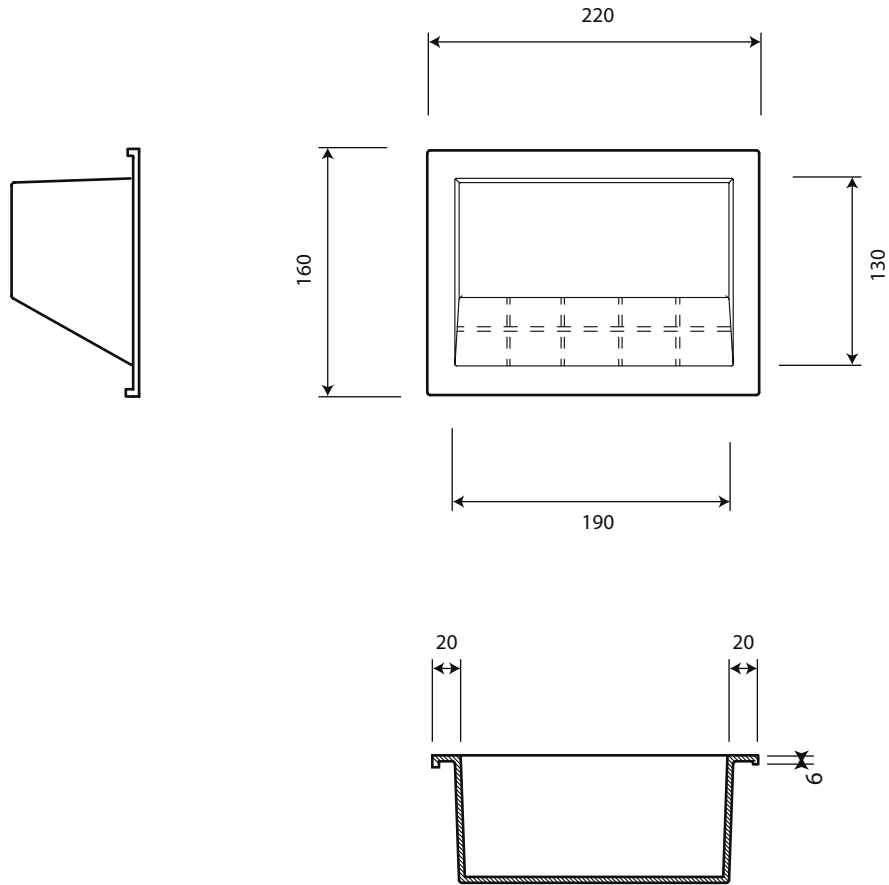

EASYNICHE RETROFIT FOOTREST

SPECIFICATION

- One-piece lightweight construction made from rigid gloss white PMMA.
- Designed to be installed to new or existing acrylic liner or Ellure™ Walls.
- Protrudes 6mm from wall surface finish.
- Supplied with installation materials.
- 7-year warranty.