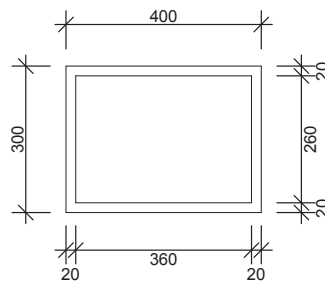

EASYNICHE RETROFIT

Section

Perspective

Plan

Front Elevation

Side Elevation

INSTALLATION STEPS:

Overview only. See installation instructions or video on our website for correct method.

SPECIFICATION

- One-piece lightweight construction made from rigid gloss white PMMA.
- Available in one size 400mm x 300mm.
- Designed to be installed to new or existing acrylic liner or Ellure™ Walls.
- Protrudes 6mm from wall surface finish.
- Can be installed horizontally or vertically.
- Built in gradient prevents water ponding.
- Supplied with installation materials.
- 7-year warranty.