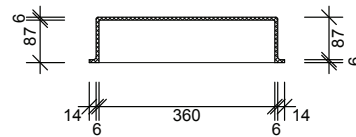

EASYNICHE RETROFIT

Section

Perspective

Plan

Front Elevation

Side Elevation

INSTALLATION STEPS:

Overview only. See installation instructions or video on our website for correct method.

SPECIFICATION

- One-piece lightweight construction made from rigid gloss white PMMA.
- Available in one size 400mm x 300mm.
- Designed to be installed to new or existing acrylic liner or Ellure™ Walls.
- Protrudes 6mm from wall surface finish.
- Can be installed horizontally or vertically.
- Built in gradient prevents water ponding.
- Supplied with installation materials.
- 7-year warranty.