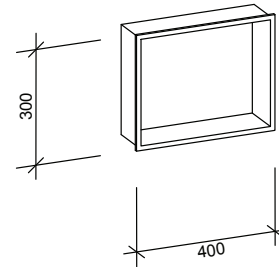

EASYNICHE RETROFIT

Section

Perspective

Plan

Front Elevation

Side Elevation

INSTALLATION STEPS:

Overview only. See installation instructions or video on our website for correct method.

SPECIFICATION

- One-piece lightweight construction made from rigid gloss white PMMA.
- Available in one size 400mm x 300mm.
- Designed to be installed to new or existing acrylic liner or Ellure™ Walls.
- Protrudes 6mm from wall surface finish.
- Can be installed horizontally or vertically.
- Built in gradient prevents water ponding.
- Supplied with installation materials.
- 7-year warranty.