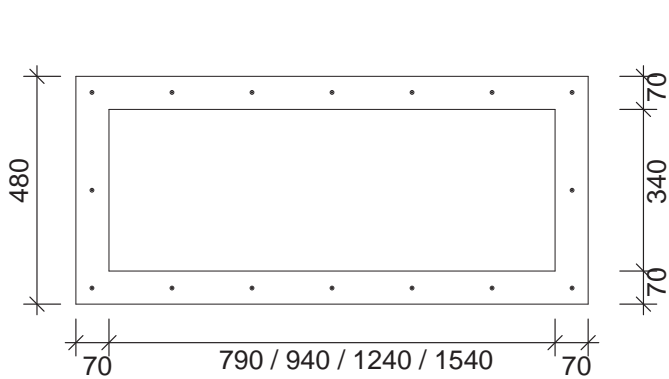

# EASYNICHE TILE-OVER LARGE RECTANGLE

Perspective

Section

Plan

Front Elevation

Side Elevation