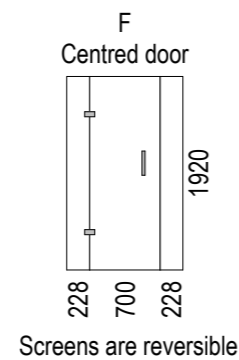

SKU: ET-SYM

Note: Verify exact shower base dimensions on site

Screen Options:

For more product information go to:
www.atlantis.co.nz/shop/easytile/symphony-1200x900/

For installation instructions go to:
www.atlantis.co.nz/trade/installation/