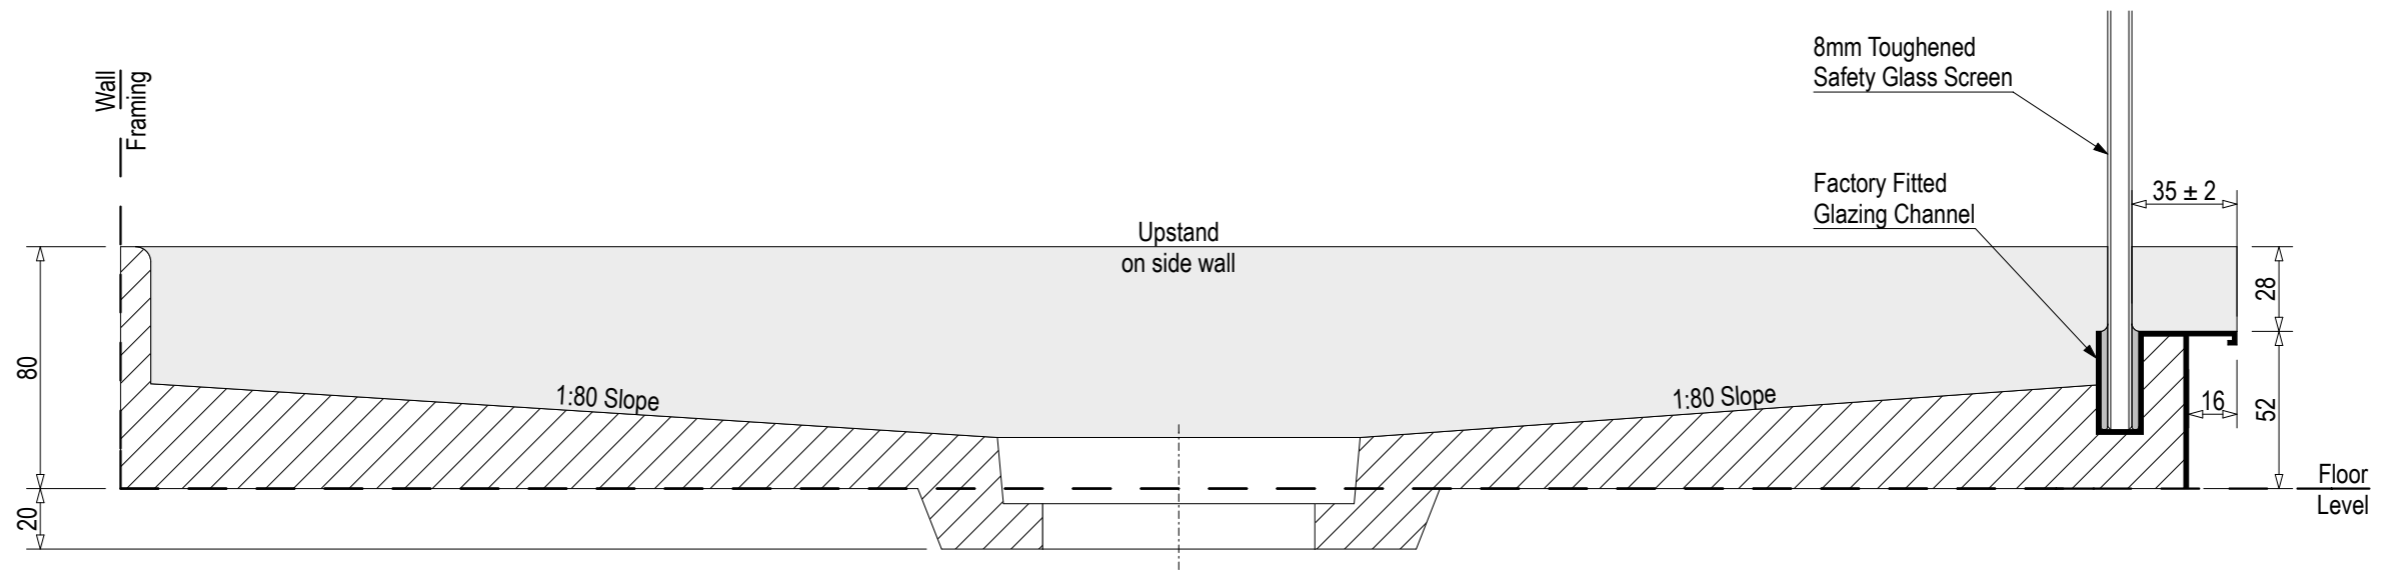

SKU: ET-SYM

Note: Verify exact shower base dimensions on site

Screen Options:

For more product information go to:
www.atlantis.co.nz/shop/easytile/symphony-1200x900/

For installation instructions go to:
www.atlantis.co.nz/trade/installation/