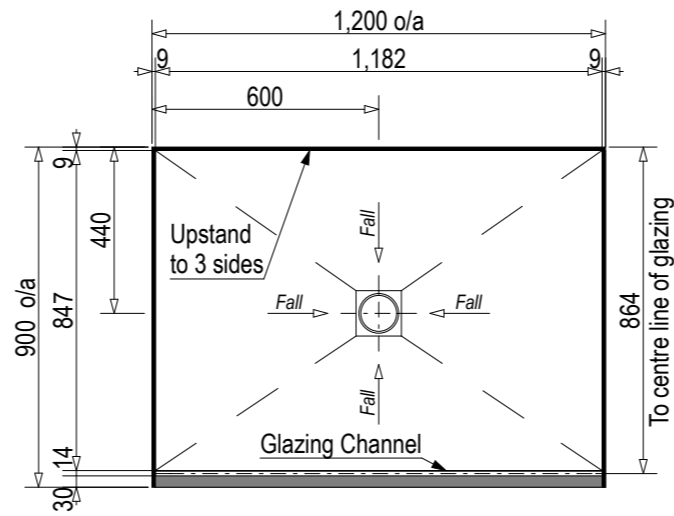

SKU: ET-SYM

Note: Verify exact shower base dimensions on site

Screen Options:

For more product information go to:
www.atlantis.co.nz/shop/easytile/symphony-1200x900/

For installation instructions go to:
www.atlantis.co.nz/trade/installation/