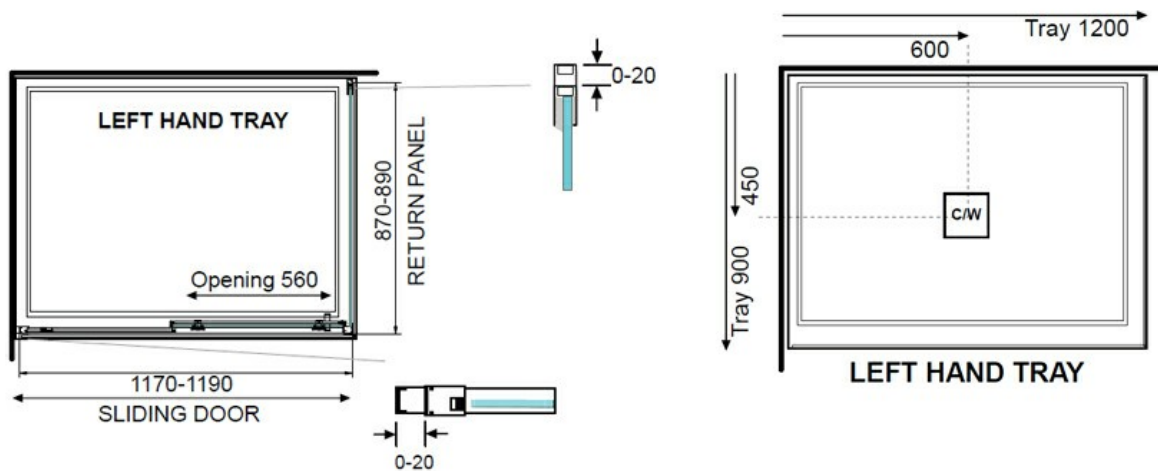

ELEMENTI TILED SHOWER SQUARE 1200 X 900 - LEFT  
CENTRE WASTE

11657.xx

ELEMENTi

DOOR CAN BE INSTALLED SLIDING  
EITHER WAY AND ON A LEFT OR RIGHT  
HAND SHOWER TRAY

Residential/Light  
Commercial Use

Suitable for Residential/Light Commercial Use (Kitchens,  
Bathrooms and Laundries in Hotels, Motels and  
Retirement Villages).

Guarantee

1 Year Guarantee on shower enclosure seals and drip  
strips

Guarantee

10 Year Guarantee\* Terms & Conditions apply

Rear Upstand

40mm rear upstand and interlocking side channels  
ensure water stays within the tray.

Safety Lip

A 5mm Safety Lip on the front edge of the tray, creates  
more surface to silicone preventing leakage from under  
the door or extrusion.

**Nano Technology**

NANO glass (ClearShield) has been specially developed by Ritec using advanced NANO technology creating a non stick surface. This award winning technology makes glass easier to clean and resists staining and discolouration.