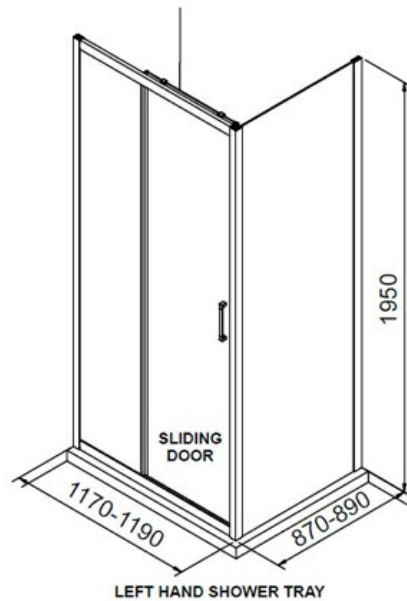

ELEMENTI TILED SHOWER SQUARE 1200 X 900 - LEFT  
CENTRE WASTE

11657.xx

ELEMENTi

DOOR CAN BE INSTALLED SLIDING  
EITHER WAY AND ON A LEFT OR RIGHT  
HAND SHOWER TRAY

Residential/Light  
Commercial Use

Suitable for Residential/Light Commercial Use (Kitchens,  
Bathrooms and Laundries in Hotels, Motels and  
Retirement Villages).

Guarantee

1 Year Guarantee on shower enclosure seals and drip  
strips

Guarantee

10 Year Guarantee\* Terms & Conditions apply

Rear Upstand

40mm rear upstand and interlocking side channels  
ensure water stays within the tray.

Safety Lip

A 5mm Safety Lip on the front edge of the tray, creates  
more surface to silicone preventing leakage from under  
the door or extrusion.

**Nano Technology**

NANO glass (ClearShield) has been specially developed by Ritec using advanced NANO technology creating a non stick surface. This award winning technology makes glass easier to clean and resists staining and discolouration.