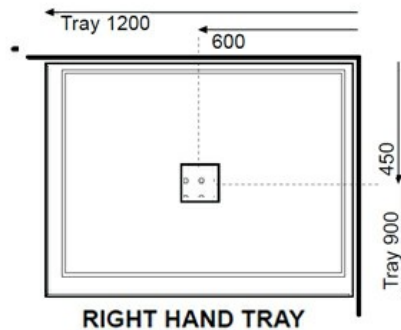

ELEMENTI TILED SHOWER SQUARE 1200 X 900 - RIGHT  
CENTRE WASTE

11661.xx

ELEMENTI

DOOR CAN BE INSTALLED SLIDING  
EITHER WAY AND ON A LEFT OR RIGHT  
HAND SHOWER TRAY

RIGHT HAND SHOWER TRAY

RIGHT HAND TRAY

Residential/Light  
Commercial Use

10 Year Guarantee\* Terms & Conditions apply

Rear Upstand

40mm rear upstand and interlocking side channels ensure water stays within the tray.

Safety Lip

A 5mm Safety Lip on the front edge of the tray, creates more surface to silicone preventing leakage from under the door or extrusion.