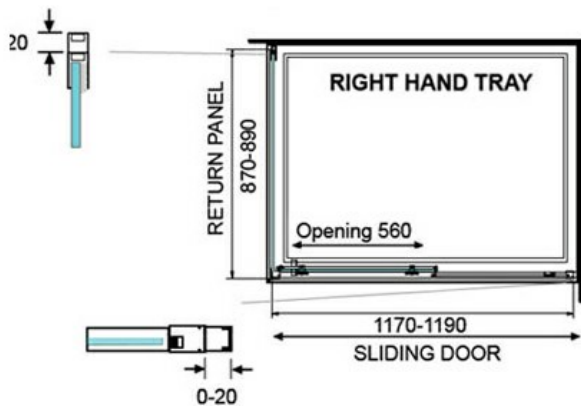

ELEMENTI TILED SHOWER SQUARE 1200 X 900 - RIGHT  
CENTRE WASTE

11661.xx

ELEMENTI

DOOR CAN BE INSTALLED SLIDING  
EITHER WAY AND ON A LEFT OR RIGHT  
HAND SHOWER TRAY

RIGHT HAND SHOWER TRAY

RIGHT HAND TRAY

Residential/Light  
Commercial Use

10 Year Guarantee\* Terms & Conditions apply

Rear Upstand

40mm rear upstand and interlocking side channels ensure water stays within the tray.

Safety Lip

A 5mm Safety Lip on the front edge of the tray, creates more surface to silicone preventing leakage from under the door or extrusion.