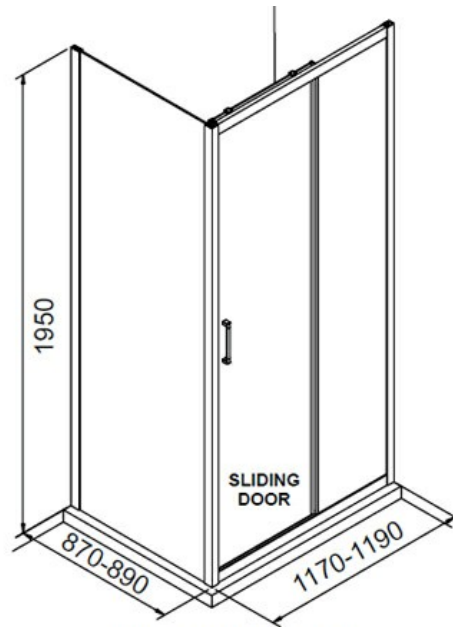

ELEMENTI TILED SHOWER SQUARE 1200 X 900 - RIGHT  
CENTRE WASTE

11661.xx

ELEMENTI

DOOR CAN BE INSTALLED SLIDING  
EITHER WAY AND ON A LEFT OR RIGHT  
HAND SHOWER TRAY

RIGHT HAND SHOWER TRAY

RIGHT HAND TRAY

Residential/Light  
Commercial Use

10 Year Guarantee\* Terms & Conditions apply

Rear Upstand

40mm rear upstand and interlocking side channels ensure water stays within the tray.

Safety Lip

A 5mm Safety Lip on the front edge of the tray, creates more surface to silicone preventing leakage from under the door or extrusion.